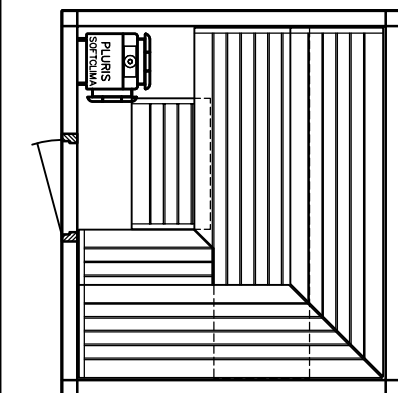

heater-
model

SAUNA

Sauna LOUNGE model 22.25

SANARIUM

HB 07/3 05/11

page 11

KLAFS

MY SAUNA AND SPA

PLURIS