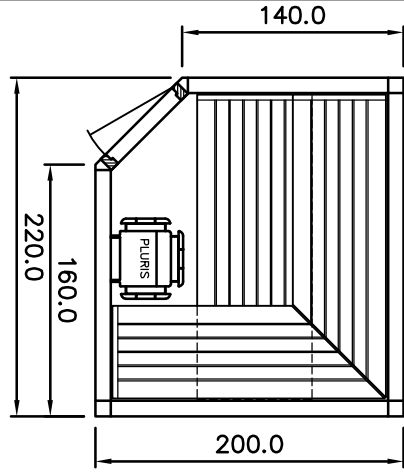

heater-
model

SAUNA

SANARIUM

HB 07/3 05/11

page 17

Sauna LOUNGE model 20.22 5--corner

KLAFS

MY SAUNA AND SPA

PLURIS