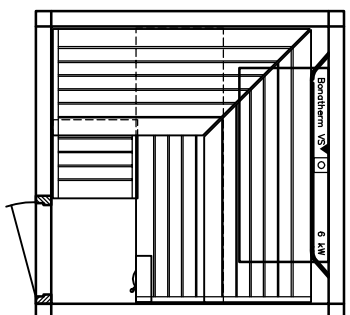

heater-
model

SAUNA

SANARIUM

HB 07/3 05/11

page 05

Sauna LOUNGE model 20.20

KLAFS

MY SAUNA AND SPA

PLURIS

MAJUS

BONATHERM