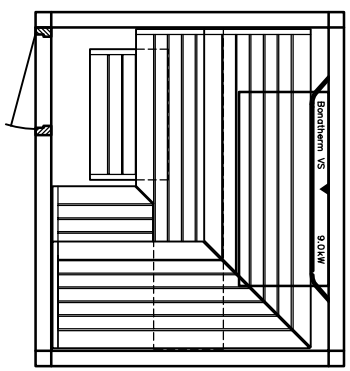

Sound LOUNGE model 20.23

SAUNA

SANARIUM

heater-model

BONATHERM

MAJUS

PLURIS

SAUNA

SANARIUM

heater-model