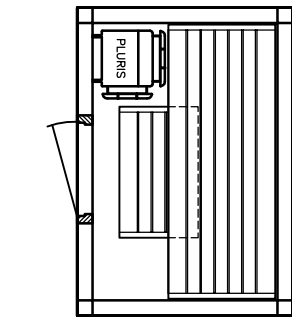

heater-
model

SAUNA

SANARIUM

HB 07/3 05/11

page 02

Sauna LOUNGE model 14.20

KLAFS

MY SAUNA AND SPA

PLURIS