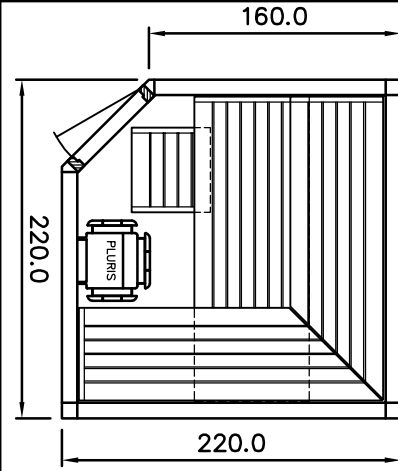

SANARIUM

HB 07/3 05/11

page 21

Sauna LOUNGE model 22.22 5-corner

KLAFS

MY SAUNA AND SPA

PLURIS

MAJUS