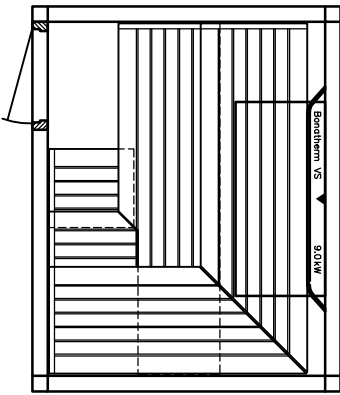

heater-
model

SAUNA

Sauna LOUNGE model 20.25

SANARIUM

HB 07/3 05/11

page 08

KLAFS

MY SAUNA AND SPA

PLURIS

MAJUS

BONATHERM