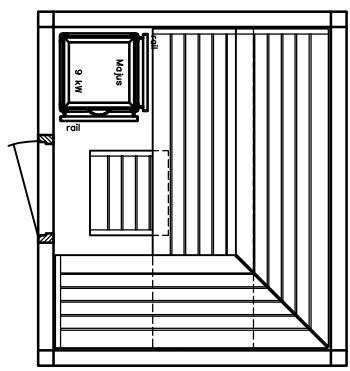

Sound LOUNGE model 20.23

SAUNA

SANARIUM

heater-model

BONATHERM

MAJUS

PLURIS

SAUNA

SANARIUM

heater-model