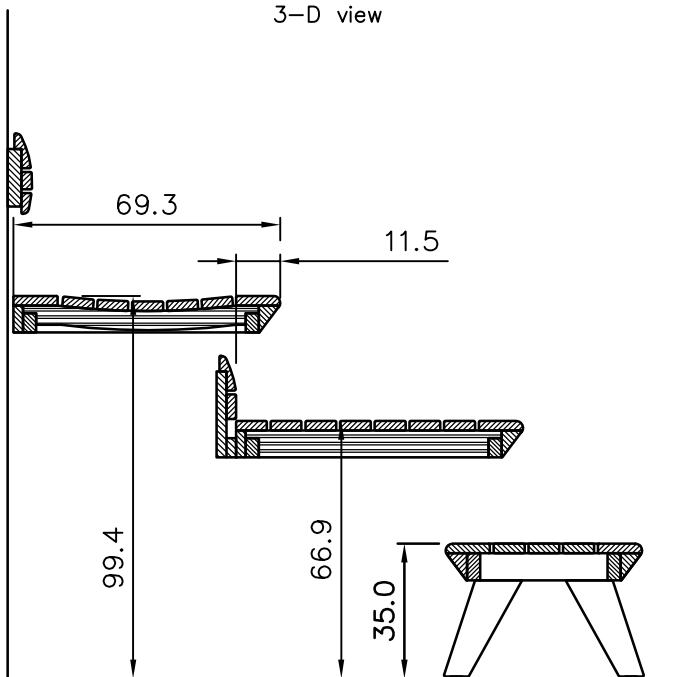

Sauna LOUNGE bench tiering & backrest

KLAFS

MY SAUNA AND SPA

HB 07/3 05/11

3-D view

backrest

1:5

bench tiering standard