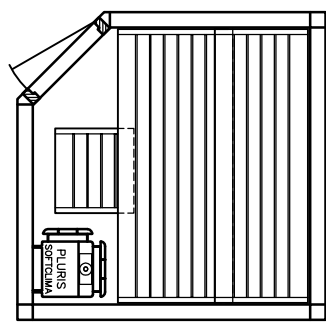

SAUNA

SANARIUM

HB 07/3 05/11

page 16

Sauna LOUNGE model 20.20 5--corner

KLAFS

MY SAUNA AND SPA

PLURIS