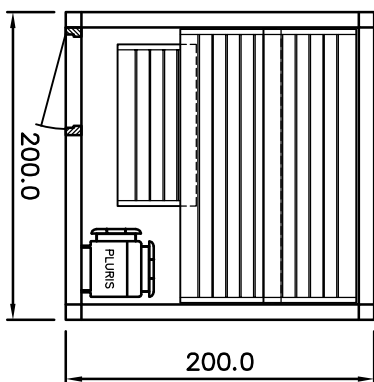

SAUNA

SANARIUM

HB 07/3 05/11

page 05

Sauna LOUNGE model 20.20

KLAFS

MY SAUNA AND SPA

PLURIS