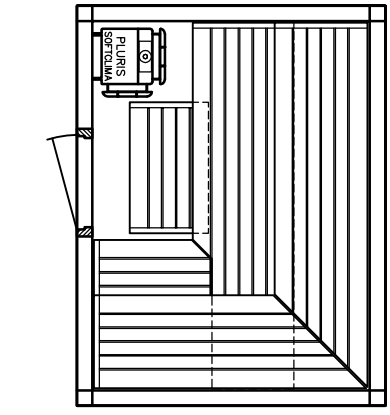

heater-
model

SAUNA

SANARIUM

HB 07/3 05/11

page 09

Sauna LOUNGE model 20.26

KLAFS

MY SAUNA AND SPA

PLURIS