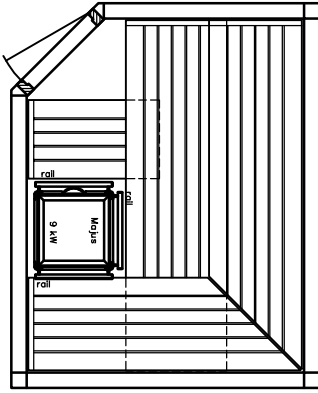

heater-
model

BONATHERM

MAJUS

PLURIS

SAUNA

Sauna LOUNGE model 20.25 5-corner

SANARIUM

KLAFS

MY SAUNA AND SPA

HB 07/3 05/11

page 19