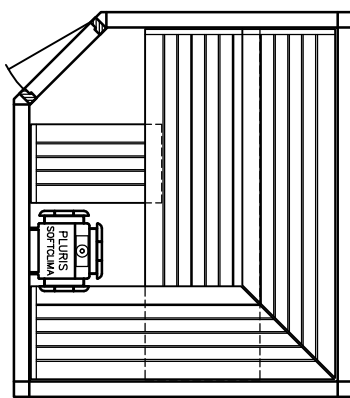

heater-
model

SAUNA

SANARIUM

HB 07/3 05/11

page 22

Sauna LOUNGE model 22.25 5--corner

KLAFS

MY SAUNA AND SPA

PLURIS