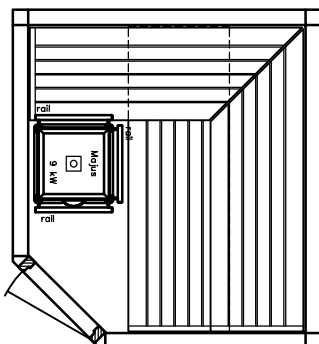

heater-
model

SAUNA

SANARIUM

HB 07/3 05/11

page 17

Sauna LOUNGE model 20.22 5--corner

KLAFS

MY SAUNA AND SPA

PLURIS

MAJUS

BONATHERM