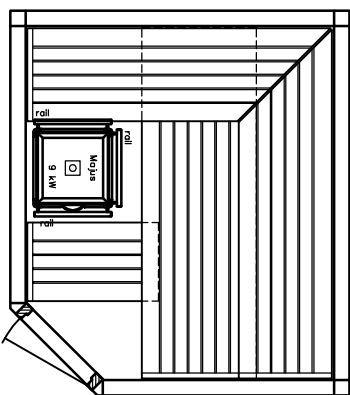

heater-
model

SAUNA

SANARIUM

HB 07/3 05/11

page 22

Sauna LOUNGE model 22.25 5--corner

KLAFS

MY SAUNA AND SPA

PLURIS

MAJUS

BONATHERM