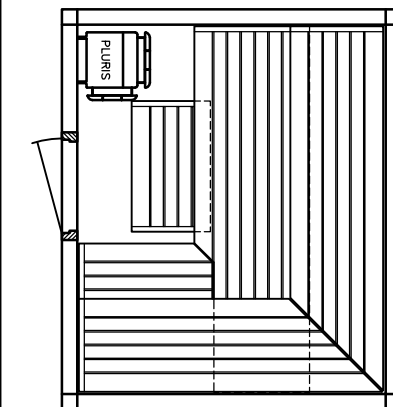

Sauna LOUNGE model 22.26

KLAFS

MY SAUNA AND SPA

PLURIS

MAJUS

BONATHERM

heater-
model

SAUNA