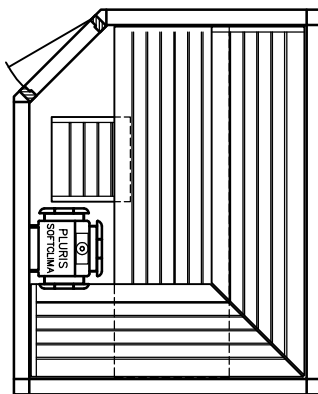

heater-
model

BONATHERM

MAJUS

PLURIS

SAUNA

Sauna LOUNGE model 20.25 5-corner

SANARIUM

KLAFS

MY SAUNA AND SPA

HB 07/3 05/11

page 19