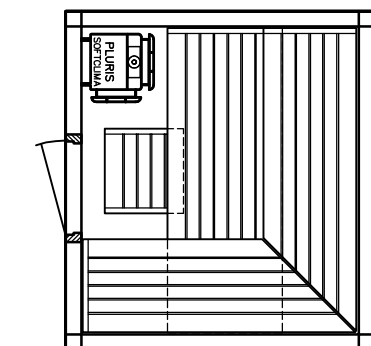

heater-
model

SAUNA

SANARIUM

HB 07/3 05/11

page 06

Sauna LOUNGE model 20.22

KLAFS

MY SAUNA AND SPA

PLURIS