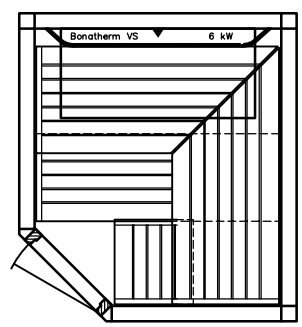

page 15

Sauna LOUNGE model 18.20 5--corner

KLAFFS

MY SAUNA AND SPA

PLURIS

MAJUS

BONATHERM

heater-
model