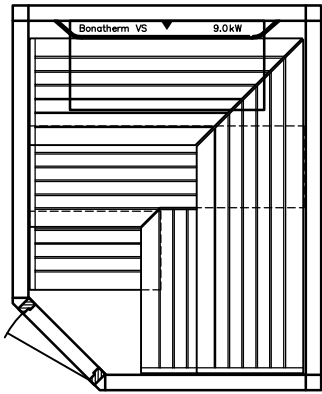

heater-
model

BONATHERM

MAJUS

PLURIS

SAUNA

Sauna LOUNGE model 20.25 5-corner

SANARIUM

KLAFS

MY SAUNA AND SPA

HB 07/3 05/11

page 19