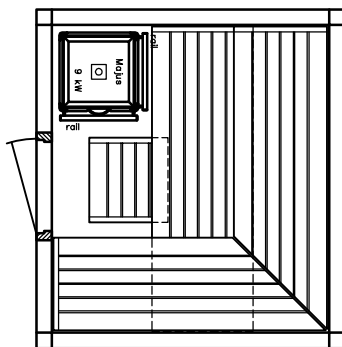

heater-
model

SAUNA

SANARIUM

HB 07/3 05/11

page 06

Sauna LOUNGE model 20.22

KLAFS

MY SAUNA AND SPA

PLURIS

MAJUS

BONATHERM