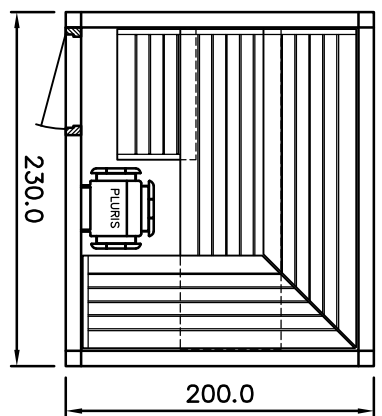

Sound LOUNGE model 20.23

SAUNA

SANARIUM

heater-model

BONATHERM

MAJUS

PLURIS

SAUNA

SANARIUM

heater-model