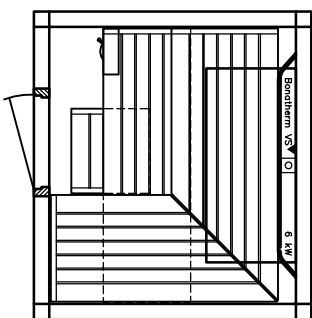

page 04

Sauna LOUNGE model 18.20

KLAFS

MY SAUNA AND SPA

PLURIS

MAJUS

BONATHERM

heater-
model