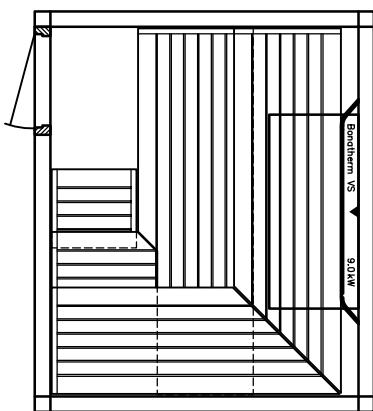

Sauna LOUNGE model 22.26

KLAFS

MY SAUNA AND SPA

PLURIS

MAJUS

BONATHERM

heater-
model

SAUNA