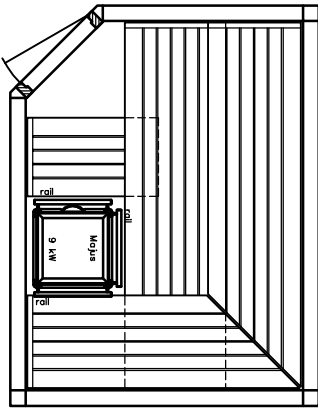

MY SAUNA AND SPA

HB 07/3 05/11

page 20

PLURIS

MAJUS

BONATHERM

heater-
model

SAUNA