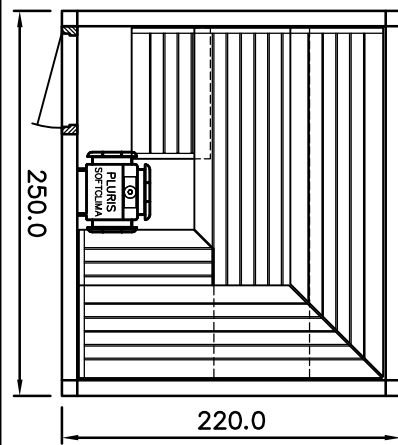

heater-
model

SAUNA

Sauna LOUNGE model 22.25

SANARIUM

HB 07/3 05/11

page 11

KLAFS

MY SAUNA AND SPA

PLURIS