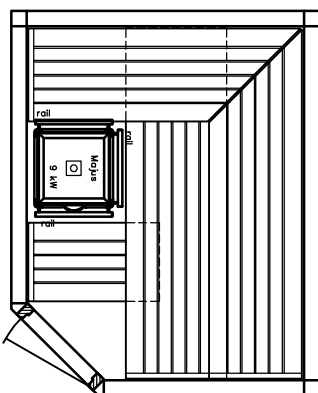

heater-
model

BONATHERM

MAJUS

PLURIS

SAUNA

Sauna LOUNGE model 20.25 5-corner

SANARIUM

KLAFS

MY SAUNA AND SPA

HB 07/3 05/11

page 19