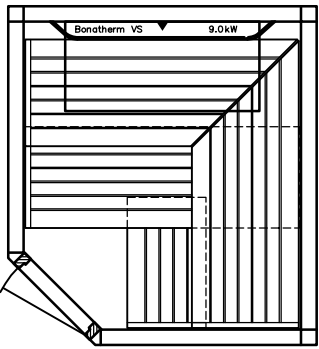

heater-
model

SAUNA

SANARIUM

HB 07/3 05/11

page 17

Sauna LOUNGE model 20.22 5--corner

KLAFS

MY SAUNA AND SPA

PLURIS

MAJUS

BONATHERM