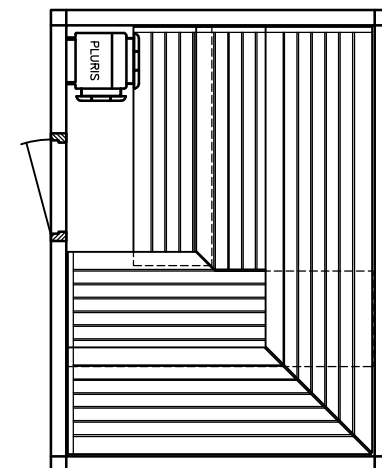

heater-
model

SAUNA

SANARIUM

HB 07/3 05/11

page 14

Sauna LOUNGE model 22.30

KLAFS

MY SAUNA AND SPA

PLURIS