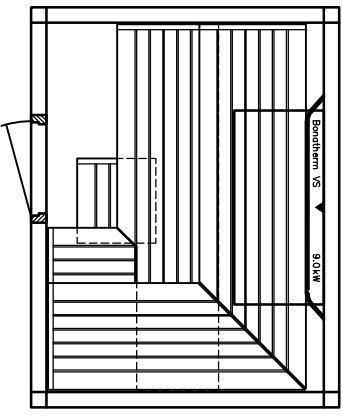

KLAFS

MY SAUNA AND SPA

PLURIS

MAJUS

BONATHERM

heater-
model

SAUNA

Sauna LOUNGE model 22.22