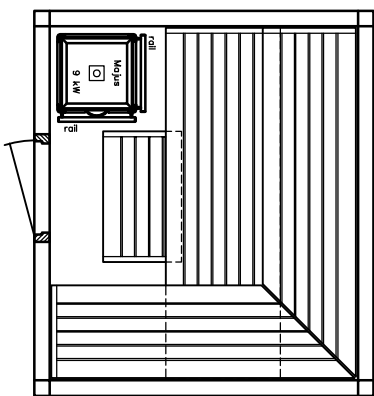

heater-
model

SAUNA

Sauna LOUNGE model 22.25

SANARIUM

HB 07/3 05/11

page 11

KLAFS

MY SAUNA AND SPA

PLURIS

MAJUS

BONATHERM