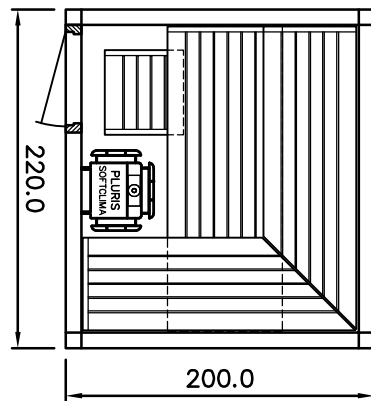

heater-
model

SAUNA

SANARIUM

HB 07/3 05/11

page 06

Sauna LOUNGE model 20.22

KLAFS

MY SAUNA AND SPA

PLURIS