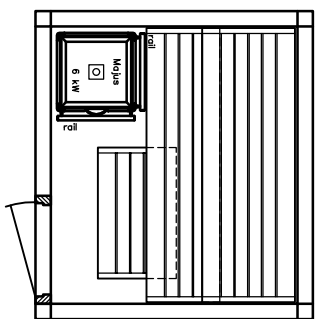

page 04

Sauna LOUNGE model 18.20

KLAFS

MY SAUNA AND SPA

PLURIS

MAJUS

BONATHERM

heater-
model