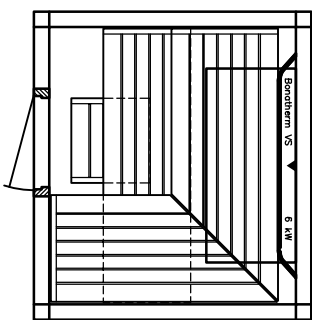

page 04

Sauna LOUNGE model 18.20

KLAFS

MY SAUNA AND SPA

PLURIS

MAJUS

BONATHERM

heater-
model