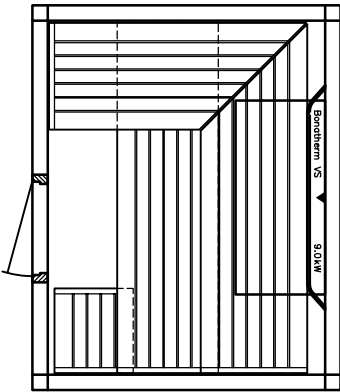

heater-
model

SAUNA

Sauna LOUNGE model 20.25

SANARIUM

HB 07/3 05/11

page 08

KLAFS

MY SAUNA AND SPA

PLURIS

MAJUS

BONATHERM