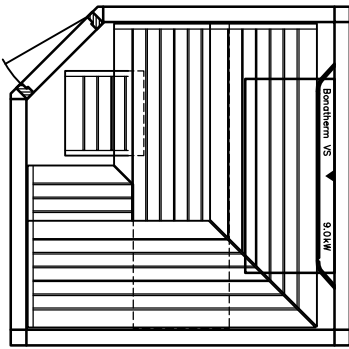

heater-
model

SAUNA

SANARIUM

HB 07/3 05/11

page 21

Sauna LOUNGE model 22.22 5-corner

KLAFS

MY SAUNA AND SPA

PLURIS

MAJUS

BONATHERM