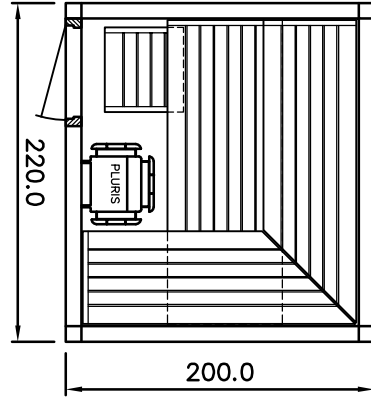

heater-
model

SAUNA

SANARIUM

HB 07/3 05/11

page 06

Sauna LOUNGE model 20.22

KLAFS

MY SAUNA AND SPA

PLURIS