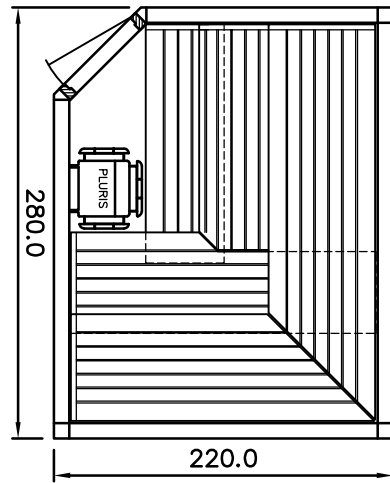

heater-
model

SAUNA

SANARIUM

Sauna LOUNGE model 22.28 5--corner

KLAFES

MY SAUNA AND SPA

HB 07/3 05/11

page 23

PLURIS