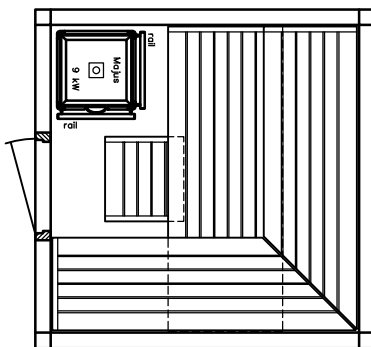

heater-
model

SAUNA

Sauna LOUNGE model 22.22

SANARIUM

KLAFS

MY SAUNA AND SPA

HB 07/3 05/11

page 10

PLURIS

MAJUS

BONATHERM