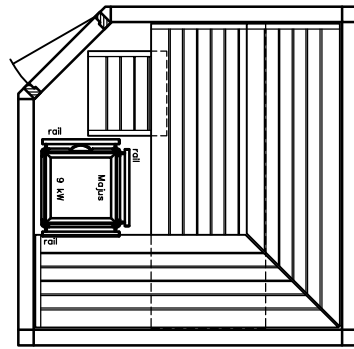

SANARIUM

HB 07/3 05/11

page 21

Sauna LOUNGE model 22.22 5-corner

KLAFS

MY SAUNA AND SPA

PLURIS

MAJUS