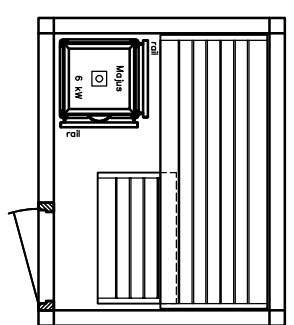

heater-
model

SAUNA

SANARIUM

HB 07/3 05/11

page 03

Sauna LOUNGE model 16.20

KLAFS

MY SAUNA AND SPA

PLURIS

MAJUS

BONATHERM