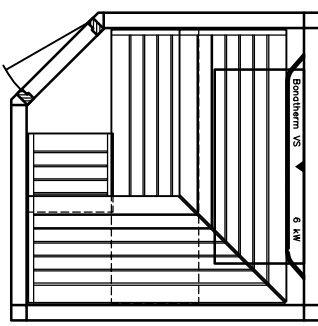

heater-
model

SAUNA

SANARIUM

HB 07/3 05/11

page 16

Sauna LOUNGE model 20.20 5--corner

KLAFS

MY SAUNA AND SPA

PLURIS

MAJUS

BONATHERM