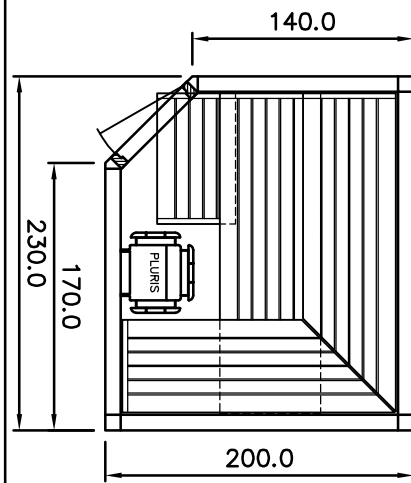

HB 07/3 05/11

page 18

Sauna LOUNGE model 20.23 5--corner

KLAFS

MY SAUNA AND SPA

PLURIS

MAJUS

BONATHERM