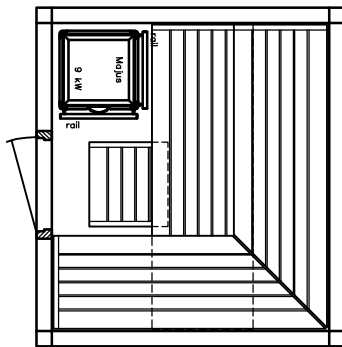

heater-
model

SAUNA

SANARIUM

HB 07/3 05/11

page 06

Sauna LOUNGE model 20.22

KLAFS

MY SAUNA AND SPA

PLURIS

MAJUS

BONATHERM