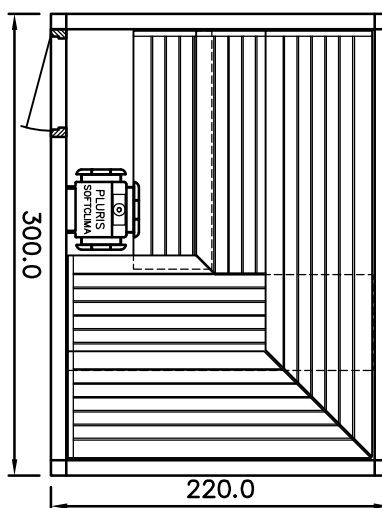

heater-
model

SAUNA

SANARIUM

HB 07/3 05/11

page 14

Sauna LOUNGE model 22.30

KLAFS

MY SAUNA AND SPA

PLURIS