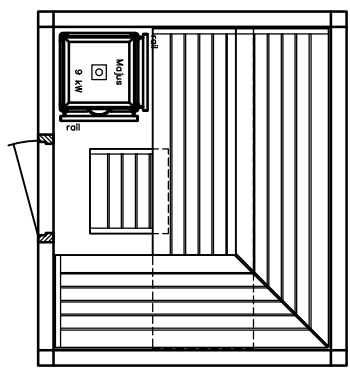

Sound LOUNGE model 20.23

SAUNA

SANARIUM

heater-model

BONATHERM

MAJUS

PLURIS

SAUNA

SANARIUM

heater-model