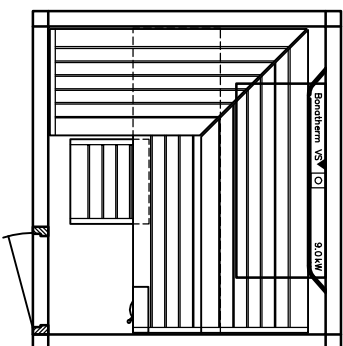

heater-
model

SAUNA

SANARIUM

HB 07/3 05/11

page 06

Sauna LOUNGE model 20.22

KLAFS

MY SAUNA AND SPA

PLURIS

MAJUS

BONATHERM