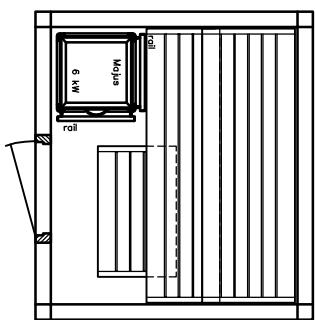

page 04

Sauna LOUNGE model 18.20

KLAFS

MY SAUNA AND SPA

PLURIS

MAJUS

BONATHERM

heater-
model