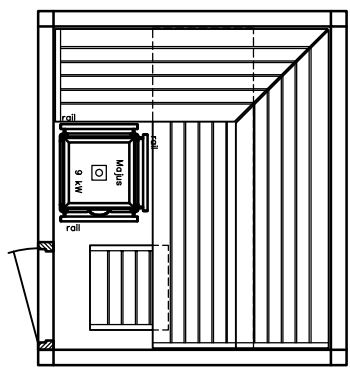

Sound LOUNGE model 20.23

SAUNA

SANARIUM

heater-model

BONATHERM

MAJUS

PLURIS

SAUNA

SANARIUM

heater-model