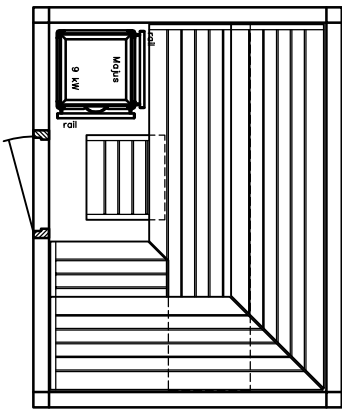

heater-
model

SAUNA

SANARIUM

HB 07/3 05/11

page 09

Sauna LOUNGE model 20.26

KLAFS

MY SAUNA AND SPA

PLURIS

MAJUS

BONATHERM