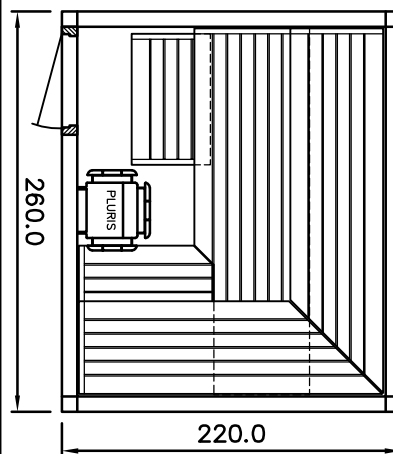

heater-
model

SAUNA

SANARIUM

HB 07/3 05/11

page 12

Sauna LOUNGE model 22.26

KLAFS

MY SAUNA AND SPA

PLURIS