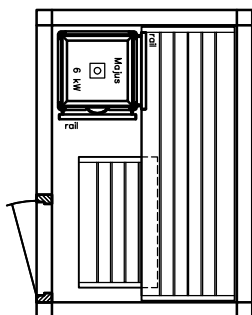

heater-
model

SAUNA

SANARIUM

HB 07/3 05/11

page 02

Sauna LOUNGE model 14.20

KLAFS

MY SAUNA AND SPA

PLURIS

MAJUS

BONATHERM