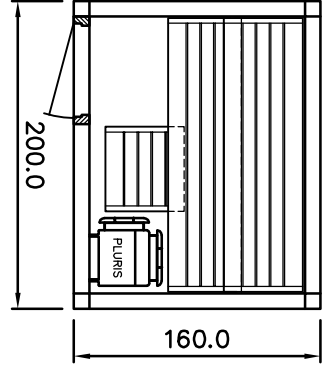

heater-
model

SAUNA

SANARIUM

HB 07/3 05/11

page 03

Sauna LOUNGE model 16.20

KLAFS

MY SAUNA AND SPA

PLURIS