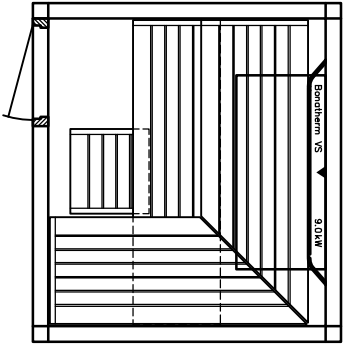

heater-
model

SAUNA

SANARIUM

HB 07/3 05/11

page 06

Sauna LOUNGE model 20.22

KLAFS

MY SAUNA AND SPA

PLURIS

MAJUS

BONATHERM