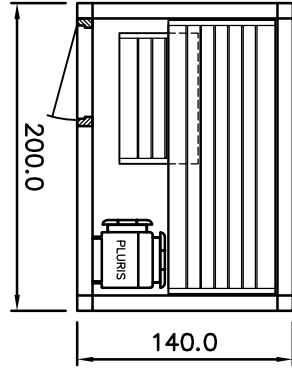

SANARIUM

HB 07/3 05/11

page 02

Sauna LOUNGE model 14.20

KLAFS

MY SAUNA AND SPA

PLURIS

MAJUS