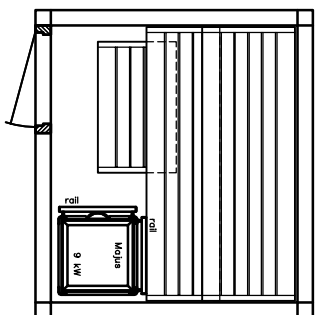

page 04

Sauna LOUNGE model 18.20

KLAFS

MY SAUNA AND SPA

PLURIS

MAJUS

BONATHERM

heater-
model