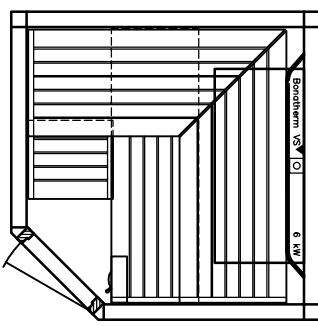

heater-
model

SAUNA

SANARIUM

HB 07/3 05/11

page 16

Sauna LOUNGE model 20.20 5--corner

KLAFS

MY SAUNA AND SPA

PLURIS

MAJUS

BONATHERM