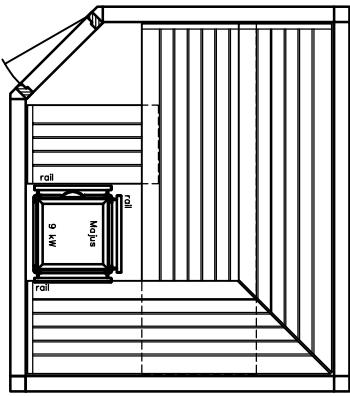

heater-
model

SAUNA

SANARIUM

HB 07/3 05/11

page 22

Sauna LOUNGE model 22.25 5--corner

KLAFS

MY SAUNA AND SPA

PLURIS

MAJUS

BONATHERM