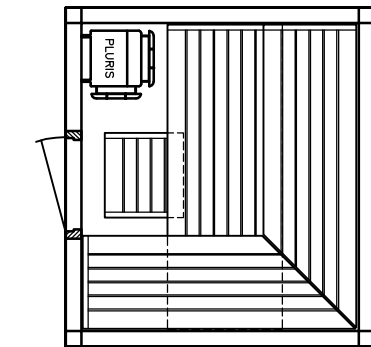

heater-
model

SAUNA

SANARIUM

HB 07/3 05/11

page 06

Sauna LOUNGE model 20.22

KLAFS

MY SAUNA AND SPA

PLURIS