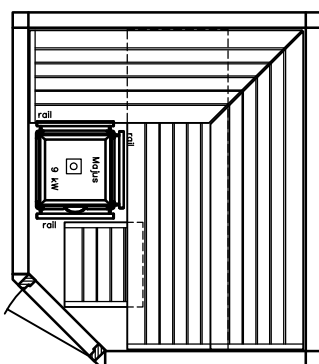

HB 07/3 05/11

page 18

Sauna LOUNGE model 20.23 5--corner

KLAFS

MY SAUNA AND SPA

PLURIS

MAJUS

BONATHERM