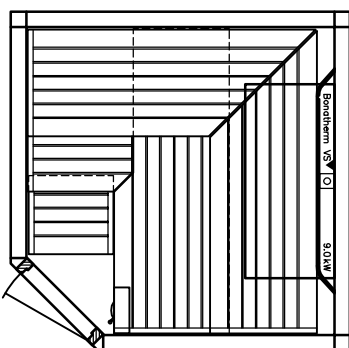

heater-
model

SAUNA

SANARIUM

HB 07/3 05/11

page 21

Sauna LOUNGE model 22.22 5-corner

KLAFS

MY SAUNA AND SPA

PLURIS

MAJUS

BONATHERM