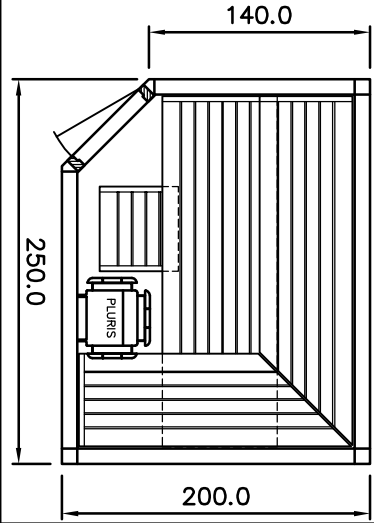

heater-
model

BONATHERM

MAJUS

PLURIS

SAUNA

Sauna LOUNGE model 20.25 5-corner

SANARIUM

KLAFS

MY SAUNA AND SPA

HB 07/3 05/11

page 19