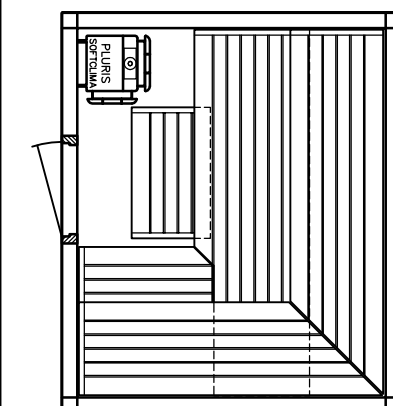

heater-
model

SAUNA

SANARIUM

HB 07/3 05/11

page 12

Sauna LOUNGE model 22.26

KLAFS

MY SAUNA AND SPA

PLURIS