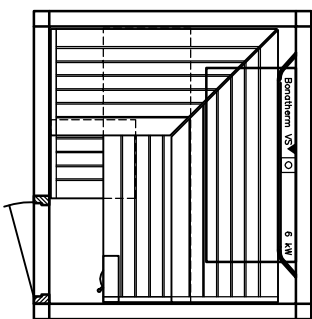

page 04

Sauna LOUNGE model 18.20

KLAFS

MY SAUNA AND SPA

PLURIS

MAJUS

BONATHERM

heater-
model