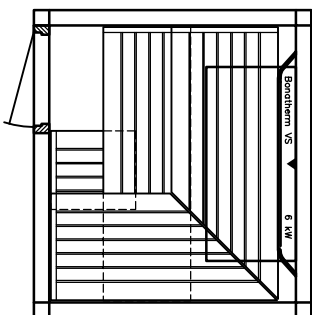

page 04

Sauna LOUNGE model 18.20

KLAFS

MY SAUNA AND SPA

PLURIS

MAJUS

BONATHERM

heater-
model