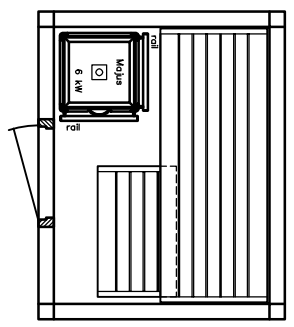

heater-
model

SAUNA

SANARIUM

HB 07/3 05/11

page 03

Sauna LOUNGE model 16.20

KLAFS

MY SAUNA AND SPA

PLURIS

MAJUS

BONATHERM