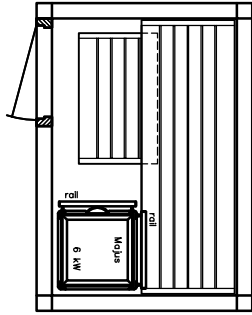

SANARIUM

HB 07/3 05/11

page 02

Sauna LOUNGE model 14.20

KLAFS

MY SAUNA AND SPA

PLURIS

MAJUS