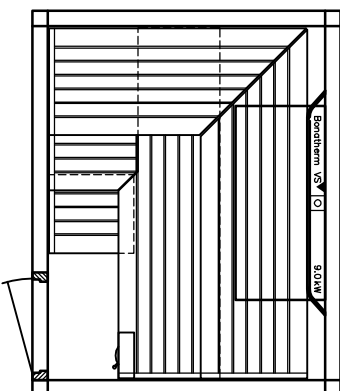

heater-
model

SAUNA

Sauna LOUNGE model 20.25

SANARIUM

HB 07/3 05/11

page 08

KLAFS

MY SAUNA AND SPA

PLURIS

MAJUS

BONATHERM