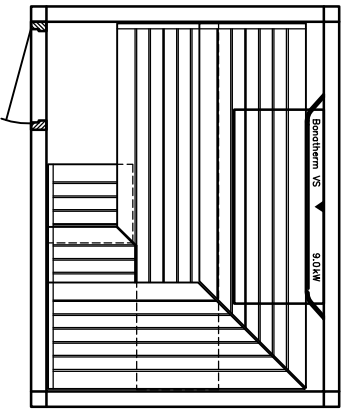

KLAFS

MY SAUNA AND SPA

PLURIS

MAJUS

BONATHERM

heater-
model

SAUNA

Sauna LOUNGE model 22.22