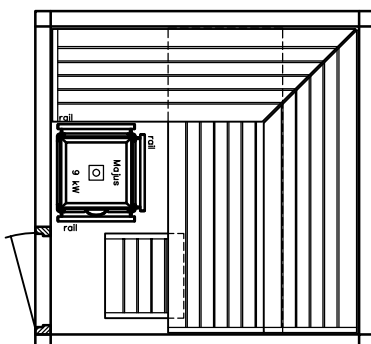

heater-
model

SAUNA

Sauna LOUNGE model 22.22

SANARIUM

KLAFS

MY SAUNA AND SPA

HB 07/3 05/11

page 10

PLURIS

MAJUS

BONATHERM