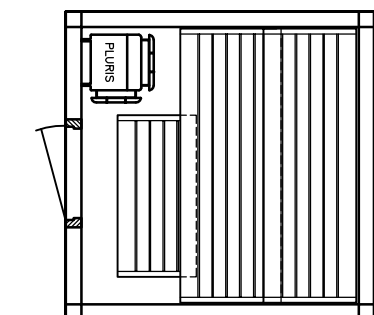

SAUNA

SANARIUM

HB 07/3 05/11

page 05

Sauna LOUNGE model 20.20

KLAFS

MY SAUNA AND SPA

PLURIS