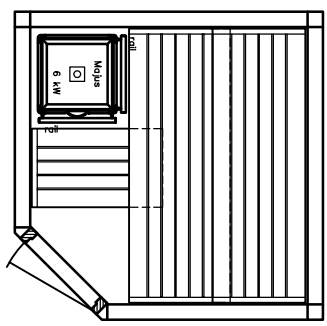

heater-
model

SAUNA

SANARIUM

HB 07/3 05/11

page 16

Sauna LOUNGE model 20.20 5--corner

KLAFS

MY SAUNA AND SPA

PLURIS

MAJUS

BONATHERM