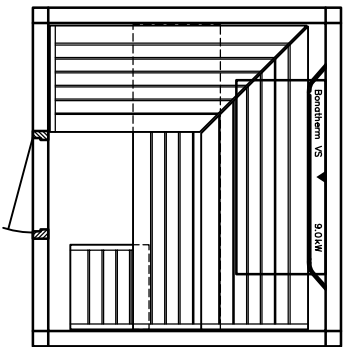

heater-
model

SAUNA

SANARIUM

HB 07/3 05/11

page 06

Sauna LOUNGE model 20.22

KLAFS

MY SAUNA AND SPA

PLURIS

MAJUS

BONATHERM