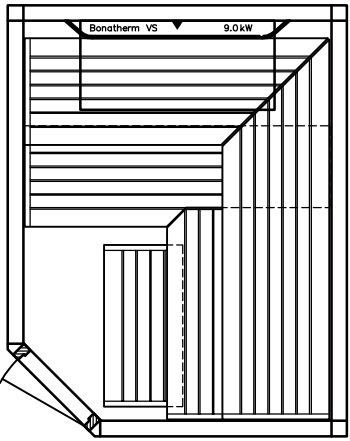

heater-
model

SAUNA

SANARIUM

Sauna LOUNGE model 22.28 5--corner

KLAFES

MY SAUNA AND SPA

HB 07/3 05/11

page 23

PLURIS

MAJUS

BONATHERM