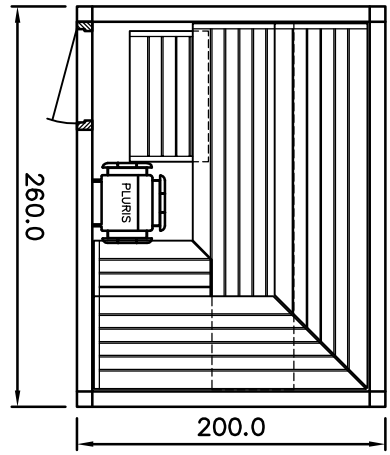

heater-
model

SAUNA

SANARIUM

HB 07/3 05/11

page 09

Sauna LOUNGE model 20.26

KLAFS

MY SAUNA AND SPA

PLURIS