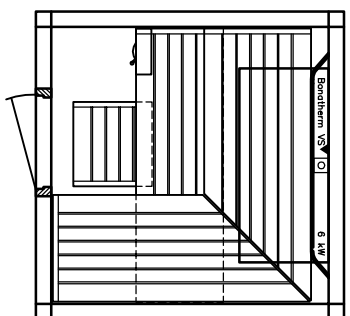

heater-
model

SAUNA

SANARIUM

HB 07/3 05/11

page 05

Sauna LOUNGE model 20.20

KLAFS

MY SAUNA AND SPA

PLURIS

MAJUS

BONATHERM