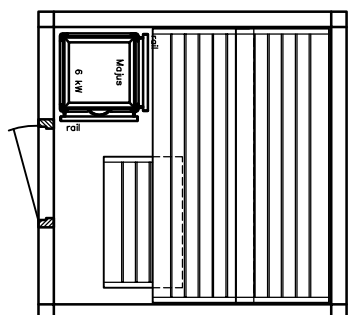

heater-
model

SAUNA

SANARIUM

HB 07/3 05/11

page 05

Sauna LOUNGE model 20.20

KLAFS

MY SAUNA AND SPA

PLURIS

MAJUS

BONATHERM