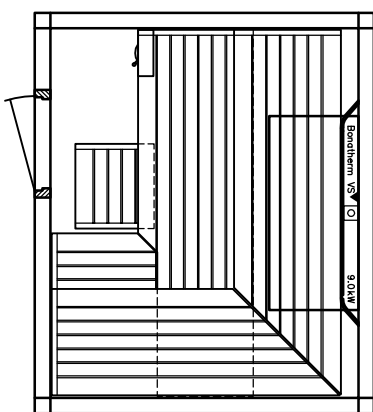

Sauna LOUNGE model 22.26

KLAFS

MY SAUNA AND SPA

PLURIS

MAJUS

BONATHERM

heater-
model

SAUNA