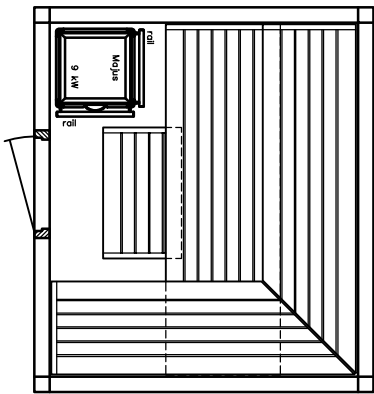

heater-
model

SAUNA

Sauna LOUNGE model 22.25

SANARIUM

HB 07/3 05/11

page 11

KLAFS

MY SAUNA AND SPA

PLURIS

MAJUS

BONATHERM