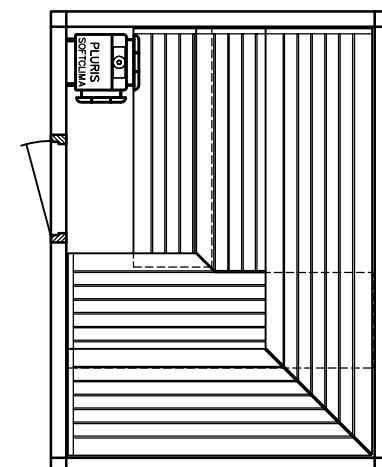

heater-
model

SAUNA

SANARIUM

HB 07/3 05/11

page 14

Sauna LOUNGE model 22.30

KLAFS

MY SAUNA AND SPA

PLURIS