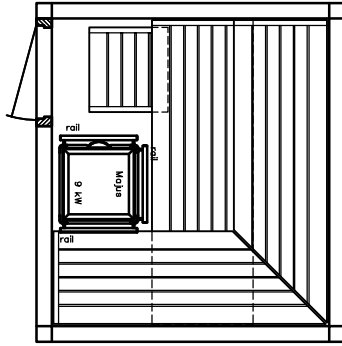

heater-
model

SAUNA

SANARIUM

HB 07/3 05/11

page 06

Sauna LOUNGE model 20.22

KLAFS

MY SAUNA AND SPA

PLURIS

MAJUS

BONATHERM