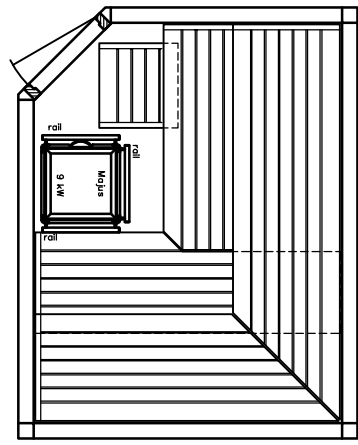

heater-
model

SAUNA

SANARIUM

Sauna LOUNGE model 22.28 5--corner

KLAFES

MY SAUNA AND SPA

HB 07/3 05/11

page 23

PLURIS

MAJUS

BONATHERM