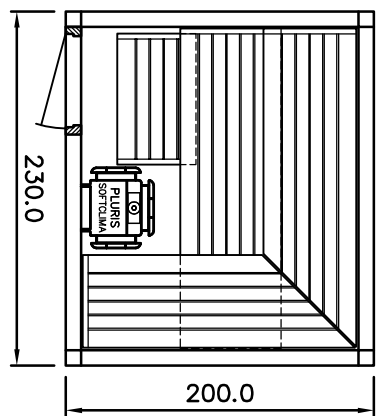

Sound LOUNGE model 20.23

SAUNA

SANARIUM

heater-model

BONATHERM

MAJUS

PLURIS

SAUNA

SANARIUM

heater-model