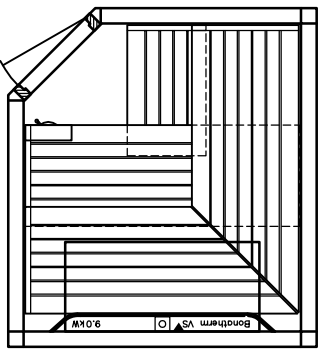

heater-
model

SAUNA

SANARIUM

HB 07/3 05/11

page 17

Sauna LOUNGE model 20.22 5--corner

KLAFS

MY SAUNA AND SPA

PLURIS

MAJUS

BONATHERM