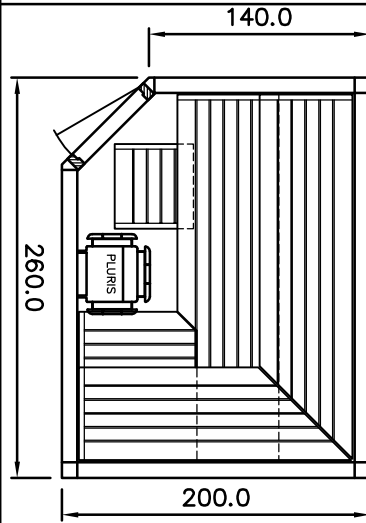

heater-
model

SAUNA

SANARIUM

Sauna LOUNGE model 20.26 5-corner

KLAFS

MY SAUNA AND SPA

HB 07/3 05/11

page 20

PLURIS