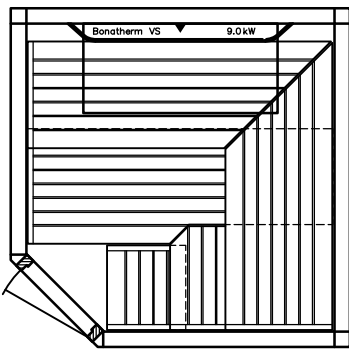

heater-
model

SAUNA

SANARIUM

HB 07/3 05/11

page 21

Sauna LOUNGE model 22.22 5-corner

KLAFS

MY SAUNA AND SPA

PLURIS

MAJUS

BONATHERM