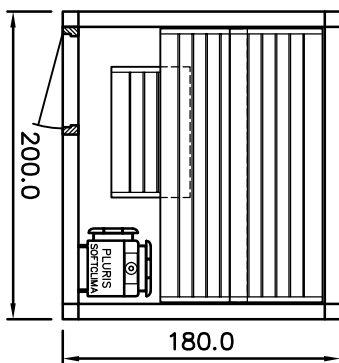

heater-
model

SAUNA

SANARIUM

HB 07/3 05/11

page 04

Sauna LOUNGE model 18.20

KLAFS

MY SAUNA AND SPA

PLURIS