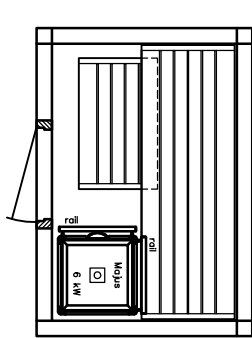

SANARIUM

HB 07/3 05/11

page 02

Sauna LOUNGE model 14.20

KLAFS

MY SAUNA AND SPA

PLURIS

MAJUS