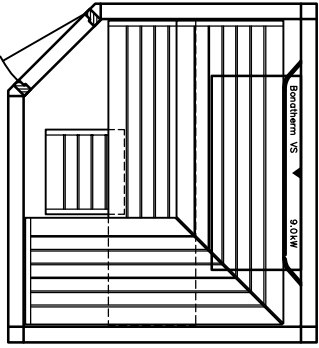

heater-
model

SAUNA

SANARIUM

HB 07/3 05/11

page 17

Sauna LOUNGE model 20.22 5--corner

KLAFS

MY SAUNA AND SPA

PLURIS

MAJUS

BONATHERM