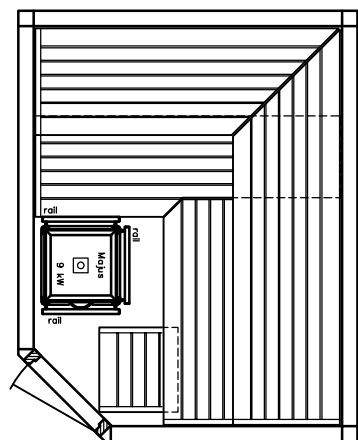

heater-
model

SAUNA

SANARIUM

Sauna LOUNGE model 22.28 5--corner

KLAFES

MY SAUNA AND SPA

HB 07/3 05/11

page 23

PLURIS

MAJUS

BONATHERM