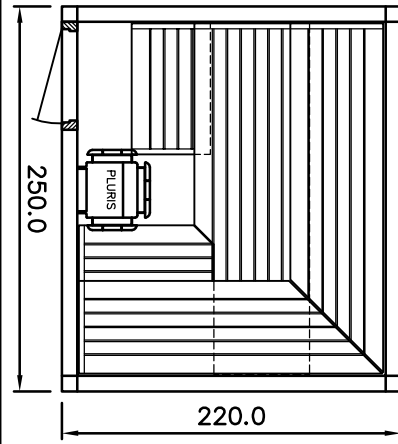

heater-
model

SAUNA

Sauna LOUNGE model 22.25

SANARIUM

HB 07/3 05/11

page 11

KLAFS

MY SAUNA AND SPA

PLURIS