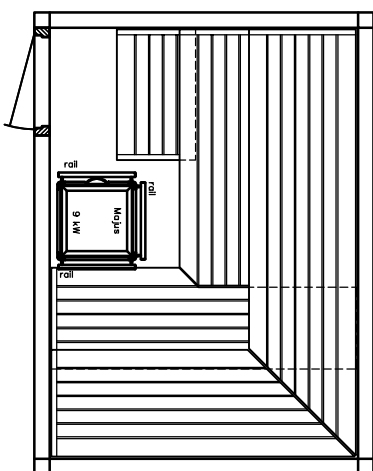

heater-
model

SAUNA

SANARIUM

HB 07/3 05/11

page 14

Sauna LOUNGE model 22.30

KLAFS

MY SAUNA AND SPA

PLURIS

MAJUS

BONATHERM