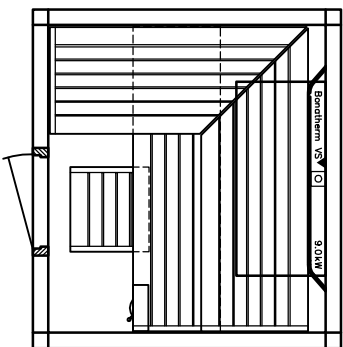

heater-
model

SAUNA

SANARIUM

HB 07/3 05/11

page 06

Sauna LOUNGE model 20.22

KLAFS

MY SAUNA AND SPA

PLURIS

MAJUS

BONATHERM