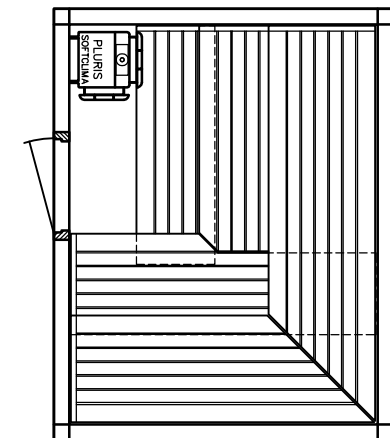

Sauna LOUNGE model 22.28

SANARIUM

KLAFS

MY SAUNA AND SPA

HB 07/3 05/11

page 13

PLURIS

MAJUS