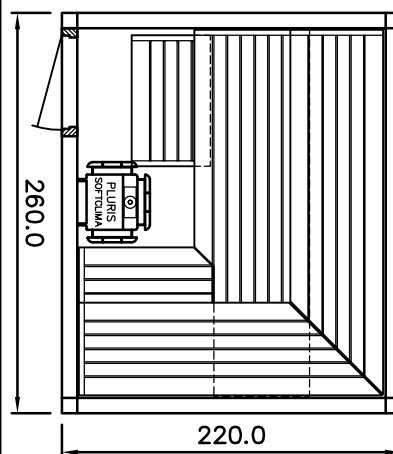

heater-
model

SAUNA

SANARIUM

HB 07/3 05/11

page 12

Sauna LOUNGE model 22.26

KLAFS

MY SAUNA AND SPA

PLURIS