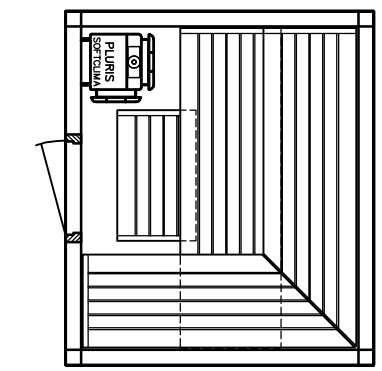

Sound LOUNGE model 20.23

SAUNA

SANARIUM

heater-model

BONATHERM

MAJUS

PLURIS

SAUNA

SANARIUM

heater-model