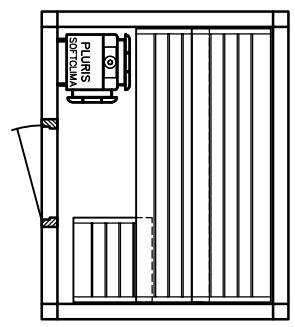

heater-
model

SAUNA

SANARIUM

HB 07/3 05/11

page 03

Sauna LOUNGE model 16.20

KLAFS

MY SAUNA AND SPA

PLURIS