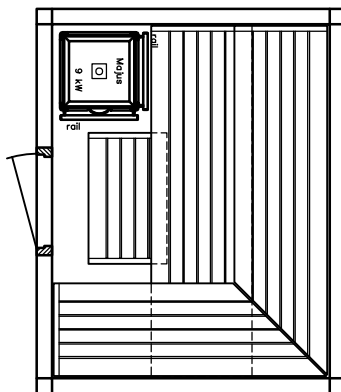

heater-
model

SAUNA

Sauna LOUNGE model 20.25

SANARIUM

HB 07/3 05/11

page 08

KLAFS

MY SAUNA AND SPA

PLURIS

MAJUS

BONATHERM