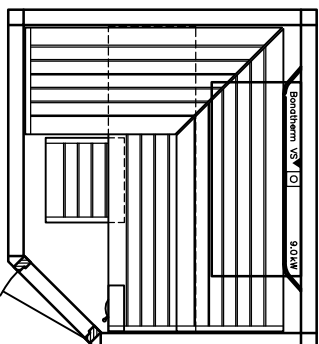

heater-
model

SAUNA

SANARIUM

HB 07/3 05/11

page 17

Sauna LOUNGE model 20.22 5--corner

KLAFS

MY SAUNA AND SPA

PLURIS

MAJUS

BONATHERM