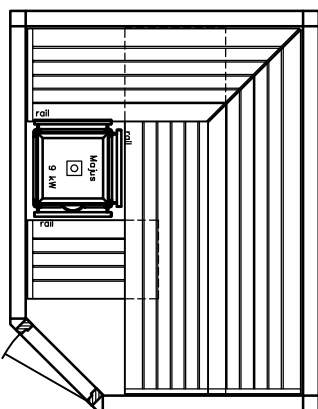

MY SAUNA AND SPA

HB 07/3 05/11

page 20

PLURIS

MAJUS

BONATHERM

heater-
model

SAUNA