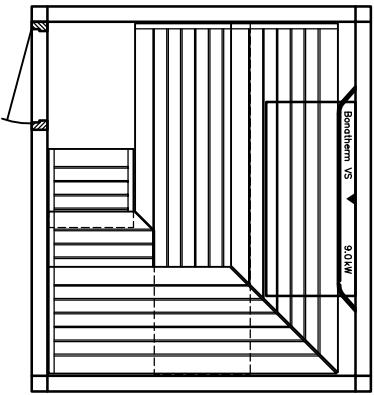

heater-
model

SAUNA

Sauna LOUNGE model 22.25

SANARIUM

HB 07/3 05/11

page 11

KLAFS

MY SAUNA AND SPA

PLURIS

MAJUS

BONATHERM