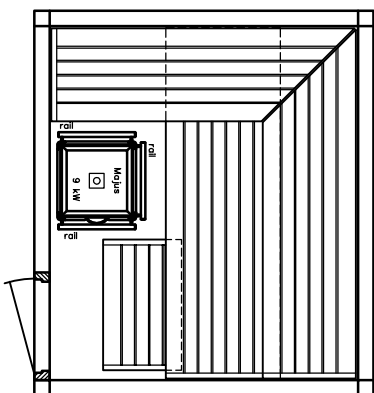

heater-
model

SAUNA

Sauna LOUNGE model 22.25

SANARIUM

HB 07/3 05/11

page 11

KLAFS

MY SAUNA AND SPA

PLURIS

MAJUS

BONATHERM