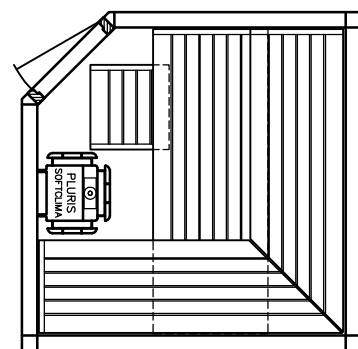

SANARIUM

HB 07/3 05/11

page 21

Sauna LOUNGE model 22.22 5-corner

KLAFS

MY SAUNA AND SPA

PLURIS

MAJUS