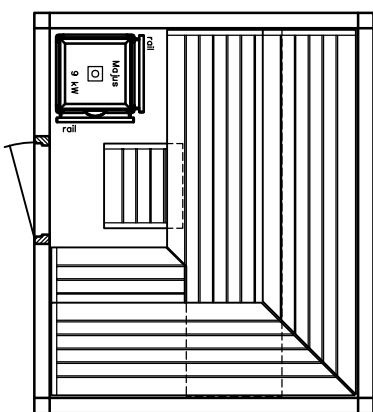

Sauna LOUNGE model 22.26

KLAFS

MY SAUNA AND SPA

PLURIS

MAJUS

BONATHERM

heater-
model

SAUNA