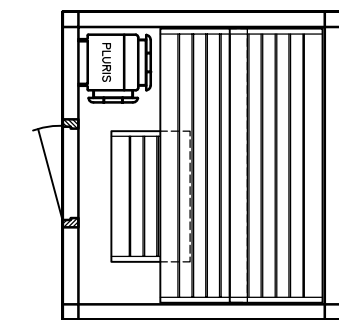

heater-
model

SAUNA

SANARIUM

HB 07/3 05/11

page 04

Sauna LOUNGE model 18.20

KLAFS

MY SAUNA AND SPA

PLURIS