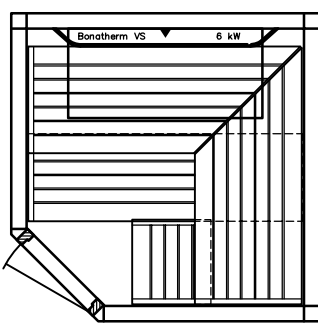

heater-
model

SAUNA

SANARIUM

HB 07/3 05/11

page 16

Sauna LOUNGE model 20.20 5--corner

KLAFS

MY SAUNA AND SPA

PLURIS

MAJUS

BONATHERM