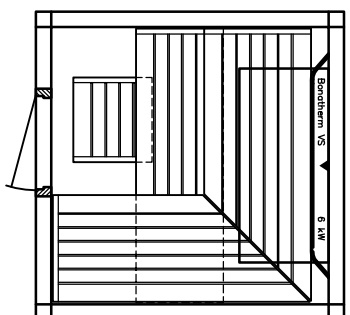

heater-
model

SAUNA

SANARIUM

HB 07/3 05/11

page 05

Sauna LOUNGE model 20.20

KLAFS

MY SAUNA AND SPA

PLURIS

MAJUS

BONATHERM