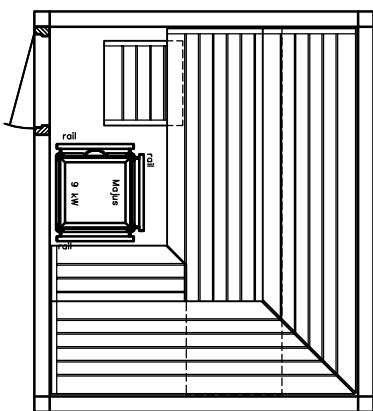

Sauna LOUNGE model 22.26

KLAFS

MY SAUNA AND SPA

PLURIS

MAJUS

BONATHERM

heater-
model

SAUNA