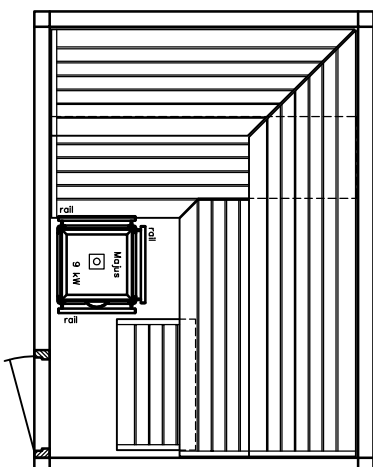

heater-
model

SAUNA

SANARIUM

HB 07/3 05/11

page 14

Sauna LOUNGE model 22.30

KLAFS

MY SAUNA AND SPA

PLURIS

MAJUS

BONATHERM