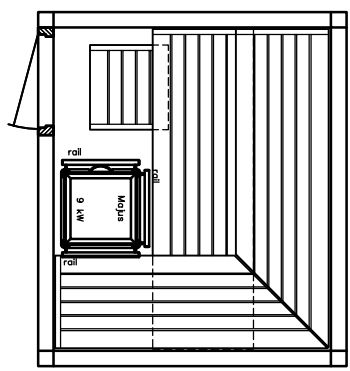

Sound LOUNGE model 20.23

SAUNA

SANARIUM

heater-model

BONATHERM

MAJUS

PLURIS

SAUNA

SANARIUM

heater-model