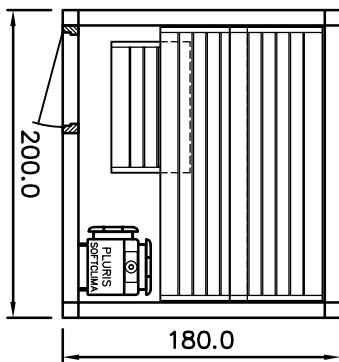

heater-
model

SAUNA

SANARIUM

HB 07/3 05/11

page 04

Sauna LOUNGE model 18.20

KLAFS

MY SAUNA AND SPA

PLURIS