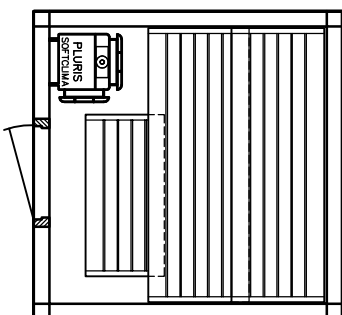

SAUNA

SANARIUM

HB 07/3 05/11

page 05

Sauna LOUNGE model 20.20

KLAFS

MY SAUNA AND SPA

PLURIS