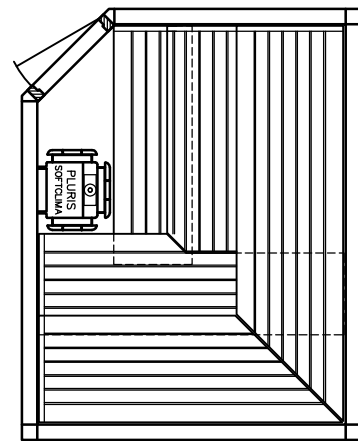

heater-
model

SAUNA

SANARIUM

Sauna LOUNGE model 22.28 5--corner

KLAFES

MY SAUNA AND SPA

HB 07/3 05/11

page 23

PLURIS