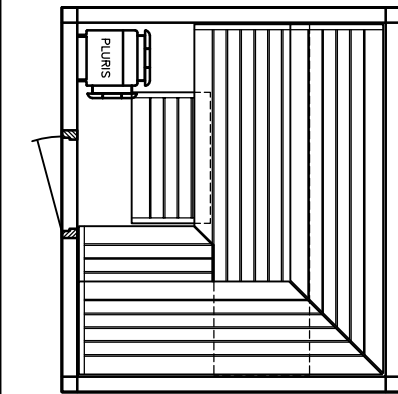

heater-
model

SAUNA

Sauna LOUNGE model 22.25

SANARIUM

HB 07/3 05/11

page 11

KLAFS

MY SAUNA AND SPA

PLURIS