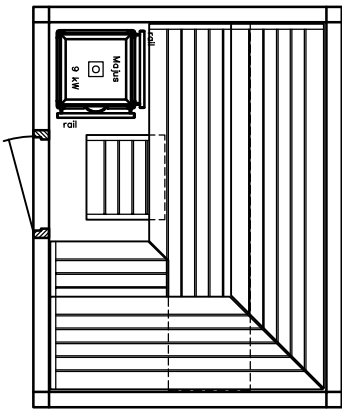

heater-
model

SAUNA

SANARIUM

HB 07/3 05/11

page 09

Sauna LOUNGE model 20.26

KLAFS

MY SAUNA AND SPA

PLURIS

MAJUS

BONATHERM