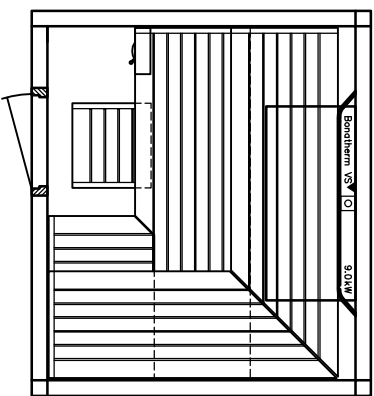

heater-
model

SAUNA

Sauna LOUNGE model 22.25

SANARIUM

HB 07/3 05/11

page 11

KLAFS

MY SAUNA AND SPA

PLURIS

MAJUS

BONATHERM