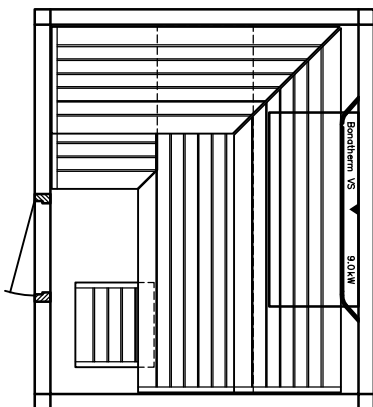

Sauna LOUNGE model 22.26

KLAFS

MY SAUNA AND SPA

PLURIS

MAJUS

BONATHERM

heater-
model

SAUNA