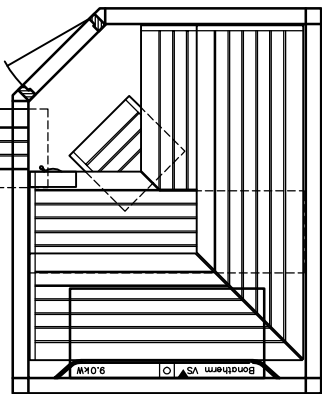

heater-
model

BONATHERM

MAJUS

PLURIS

SAUNA

Sauna LOUNGE model 20.25 5-corner

SANARIUM

KLAFS

MY SAUNA AND SPA

HB 07/3 05/11

page 19