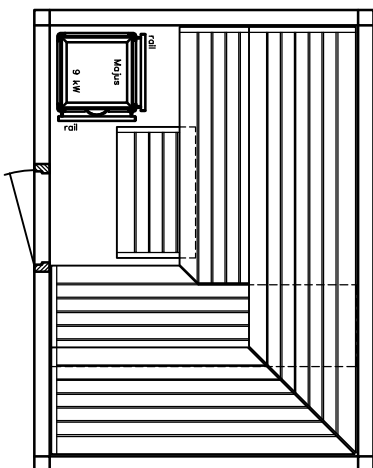

heater-
model

SAUNA

SANARIUM

HB 07/3 05/11

page 14

Sauna LOUNGE model 22.30

KLAFS

MY SAUNA AND SPA

PLURIS

MAJUS

BONATHERM