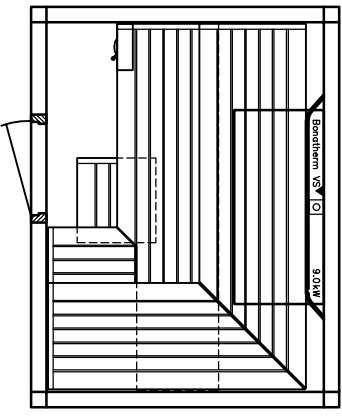

KLAFS

MY SAUNA AND SPA

PLURIS

MAJUS

BONATHERM

heater-
model

SAUNA

Sauna LOUNGE model 22.22