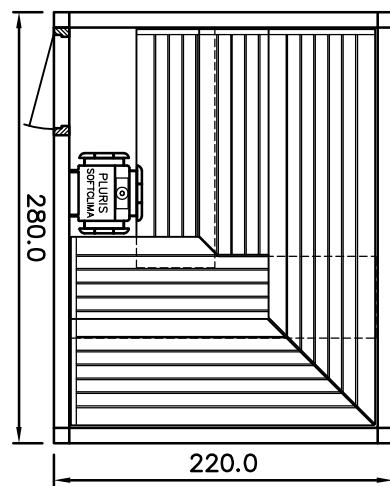

Sauna LOUNGE model 22.28

SANARIUM

KLAFS

MY SAUNA AND SPA

HB 07/3 05/11

page 13

PLURIS

MAJUS