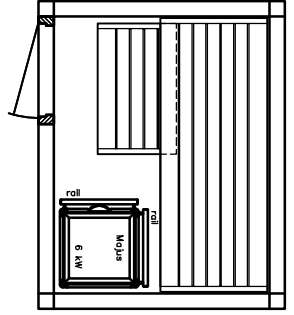

heater-
model

SAUNA

SANARIUM

HB 07/3 05/11

page 03

Sauna LOUNGE model 16.20

KLAFS

MY SAUNA AND SPA

PLURIS

MAJUS

BONATHERM