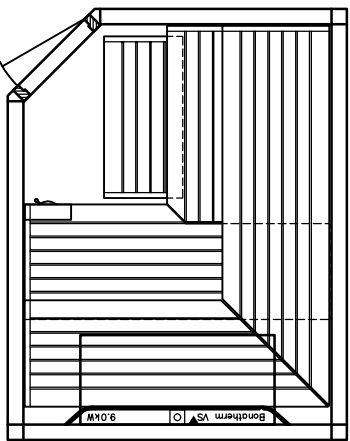

heater-
model

SAUNA

SANARIUM

Sauna LOUNGE model 22.28 5--corner

KLAFES

MY SAUNA AND SPA

HB 07/3 05/11

page 23

PLURIS

MAJUS

BONATHERM