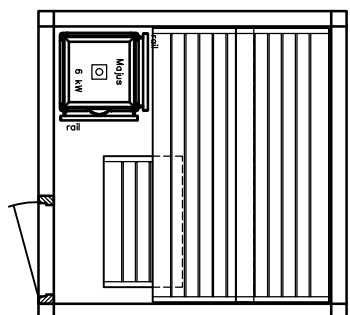

heater-
model

SAUNA

SANARIUM

HB 07/3 05/11

page 05

Sauna LOUNGE model 20.20

KLAFS

MY SAUNA AND SPA

PLURIS

MAJUS

BONATHERM