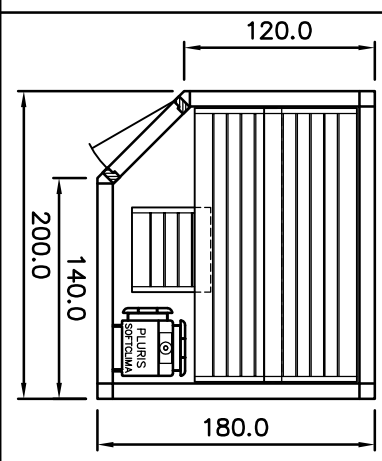

heater-
model

SAUNA

SANARIUM

HB 07/3 05/11

page 15

Sauna LOUNGE model 18.20 5--corner

KLAFFS

MY SAUNA AND SPA

PLURIS