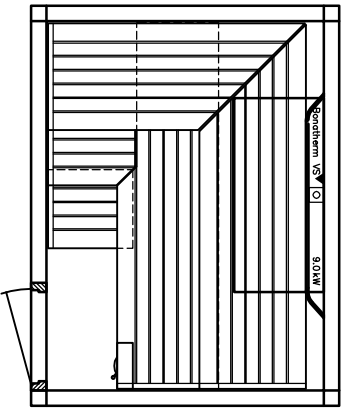

KLAFS

MY SAUNA AND SPA

PLURIS

MAJUS

BONATHERM

heater-
model

SAUNA

Sauna LOUNGE model 22.22