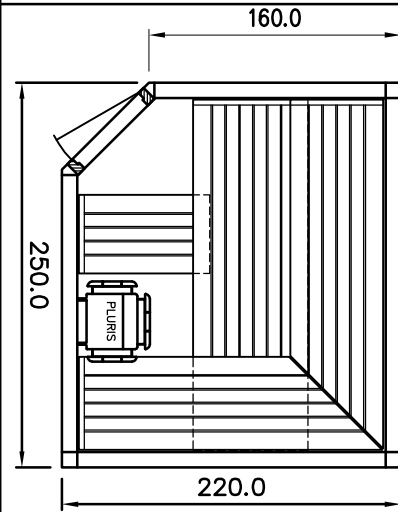

heater-
model

SAUNA

SANARIUM

HB 07/3 05/11

page 22

Sauna LOUNGE model 22.25 5--corner

KLAFS

MY SAUNA AND SPA

PLURIS