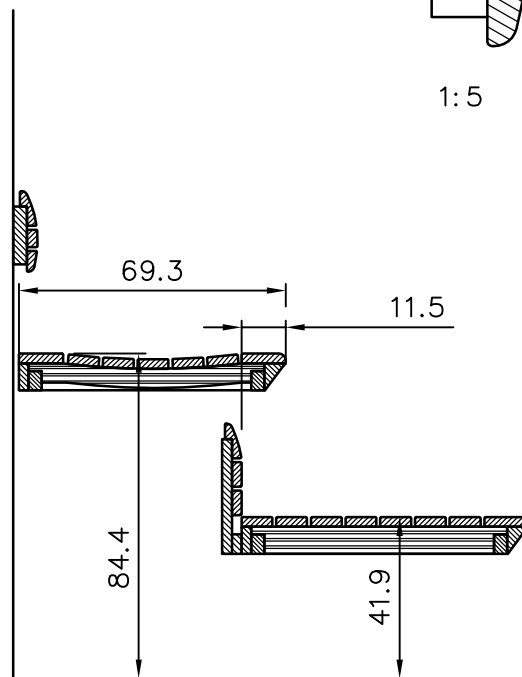

Sauna LOUNGE bench tiering & backrest

KLAFS

MY SAUNA AND SPA

HB 07/3 05/11

3-D view

backrest

1:5

bench tiering standard