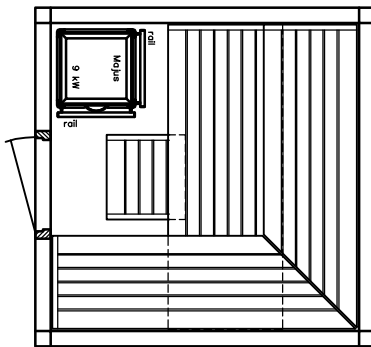

heater-
model

SAUNA

Sauna LOUNGE model 22.22

SANARIUM

KLAFS

MY SAUNA AND SPA

HB 07/3 05/11

page 10

PLURIS

MAJUS

BONATHERM