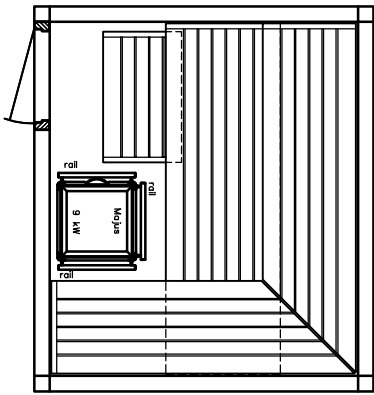

heater-
model

SAUNA

Sauna LOUNGE model 22.25

SANARIUM

HB 07/3 05/11

page 11

KLAFS

MY SAUNA AND SPA

PLURIS

MAJUS

BONATHERM