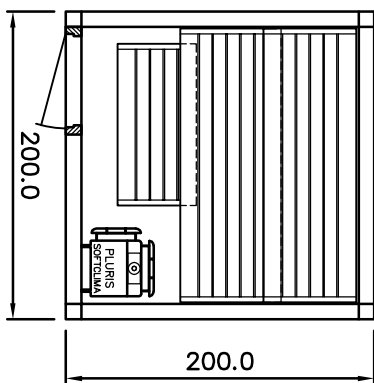

SAUNA

SANARIUM

HB 07/3 05/11

page 05

Sauna LOUNGE model 20.20

KLAFS

MY SAUNA AND SPA

PLURIS