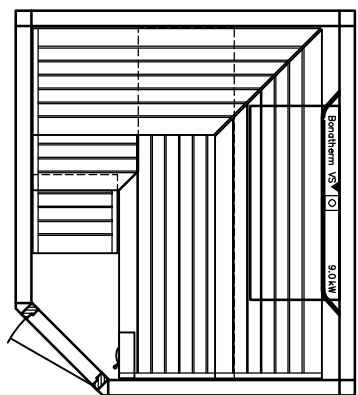

MY SAUNA AND SPA

PLURIS

MAJUS

BONATHERM

heater-
model

SAUNA

SANARIUM

Sauna LOUNGE model 22.28 5--corner