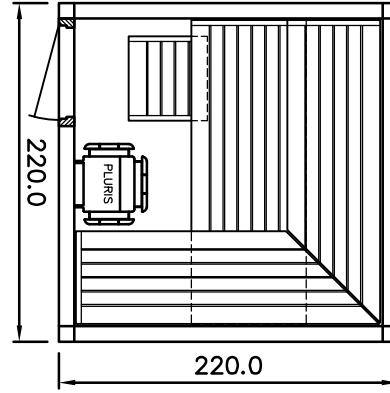

heater-
model

SAUNA

Sauna LOUNGE model 22.22

SANARIUM

KLAFS

MY SAUNA AND SPA

HB 07/3 05/11

page 10

PLURIS