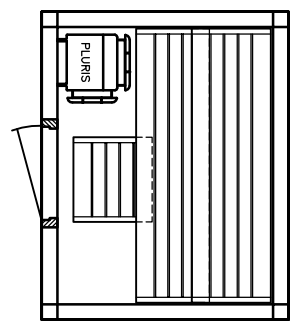

heater-
model

SAUNA

SANARIUM

HB 07/3 05/11

page 03

Sauna LOUNGE model 16.20

KLAFS

MY SAUNA AND SPA

PLURIS