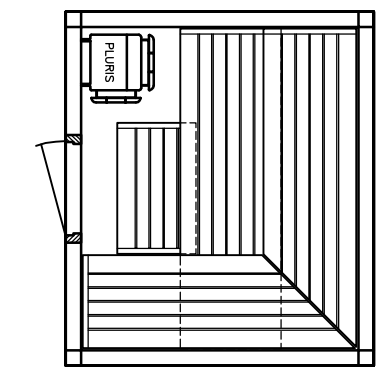

Sound LOUNGE model 20.23

SAUNA

SANARIUM

heater-model

BONATHERM

MAJUS

PLURIS

SAUNA

SANARIUM

heater-model