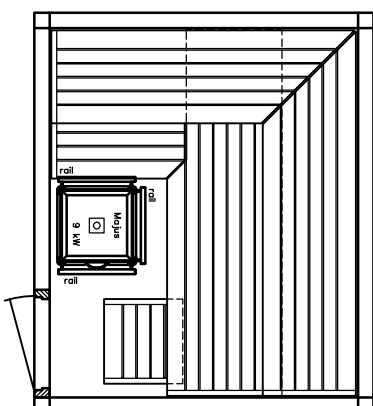

Sauna LOUNGE model 22.26

KLAFS

MY SAUNA AND SPA

PLURIS

MAJUS

BONATHERM

heater-
model

SAUNA