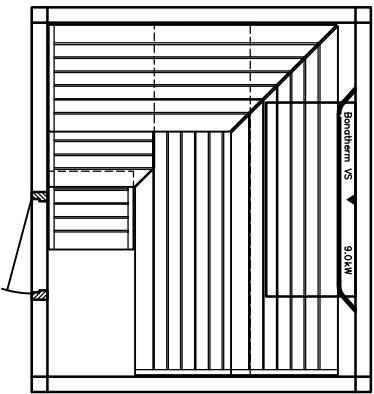

heater-
model

SAUNA

Sauna LOUNGE model 22.25

SANARIUM

HB 07/3 05/11

page 11

KLAFS

MY SAUNA AND SPA

PLURIS

MAJUS

BONATHERM