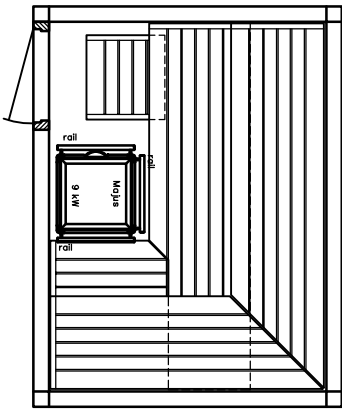

heater-
model

SAUNA

SANARIUM

HB 07/3 05/11

page 09

Sauna LOUNGE model 20.26

KLAFS

MY SAUNA AND SPA

PLURIS

MAJUS

BONATHERM