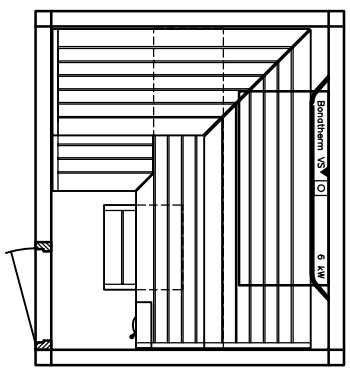

Sound LOUNGE model 20.23

SAUNA

SANARIUM

heater-model

BONATHERM

MAJUS

PLURIS

SAUNA

SANARIUM

heater-model