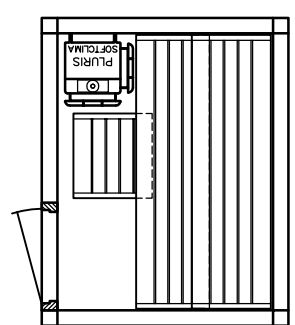

heater-
model

SAUNA

SANARIUM

HB 07/3 05/11

page 03

Sauna LOUNGE model 16.20

KLAFS

MY SAUNA AND SPA

PLURIS