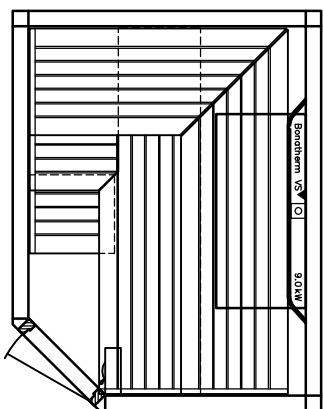

MY SAUNA AND SPA

HB 07/3 05/11

page 20

PLURIS

MAJUS

BONATHERM

heater-
model

SAUNA