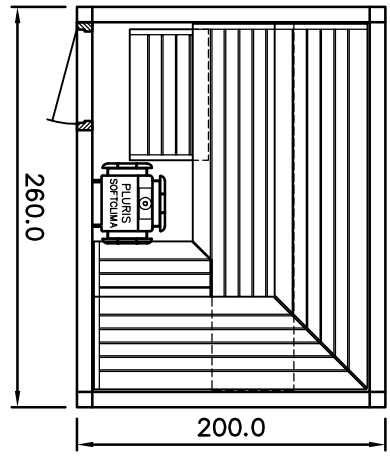

heater-
model

SAUNA

SANARIUM

HB 07/3 05/11

page 09

Sauna LOUNGE model 20.26

KLAFS

MY SAUNA AND SPA

PLURIS