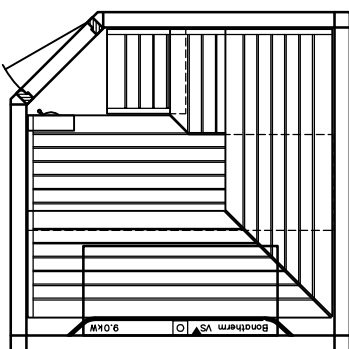

heater-
model

SAUNA

SANARIUM

HB 07/3 05/11

page 21

Sauna LOUNGE model 22.22 5-corner

KLAFS

MY SAUNA AND SPA

PLURIS

MAJUS

BONATHERM