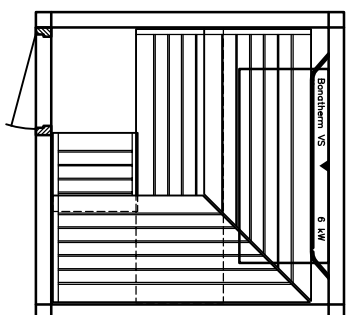

heater-
model

SAUNA

SANARIUM

HB 07/3 05/11

page 05

Sauna LOUNGE model 20.20

KLAFS

MY SAUNA AND SPA

PLURIS

MAJUS

BONATHERM