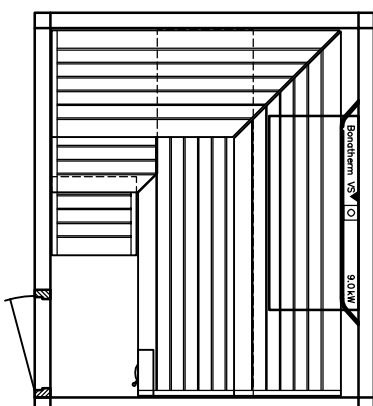

Sauna LOUNGE model 22.26

KLAFS

MY SAUNA AND SPA

PLURIS

MAJUS

BONATHERM

heater-
model

SAUNA