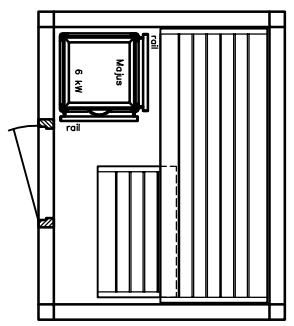

heater-
model

SAUNA

SANARIUM

HB 07/3 05/11

page 03

Sauna LOUNGE model 16.20

KLAFS

MY SAUNA AND SPA

PLURIS

MAJUS

BONATHERM