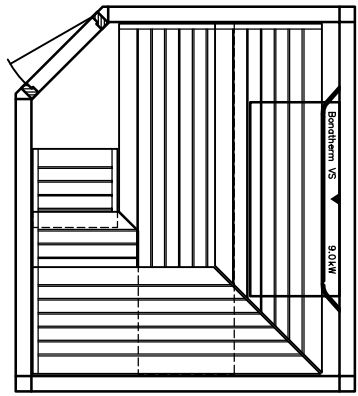

MY SAUNA AND SPA

PLURIS

MAJUS

BONATHERM

heater-
model

SAUNA

SANARIUM

Sauna LOUNGE model 22.28 5--corner