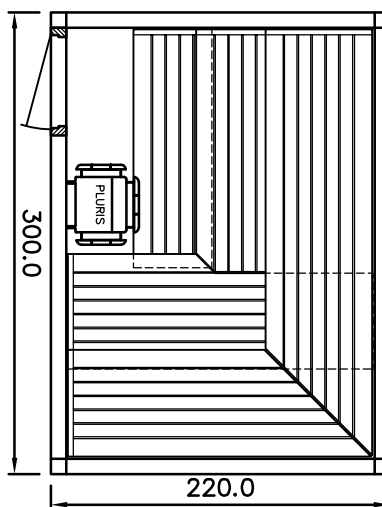

heater-
model

SAUNA

SANARIUM

HB 07/3 05/11

page 14

Sauna LOUNGE model 22.30

KLAFS

MY SAUNA AND SPA

PLURIS