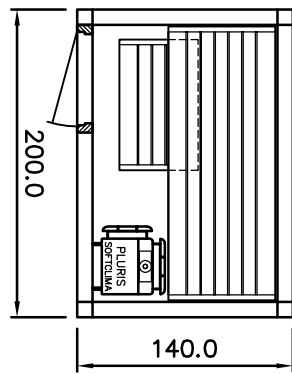

SANARIUM

HB 07/3 05/11

page 02

Sauna LOUNGE model 14.20

KLAFS

MY SAUNA AND SPA

PLURIS

MAJUS