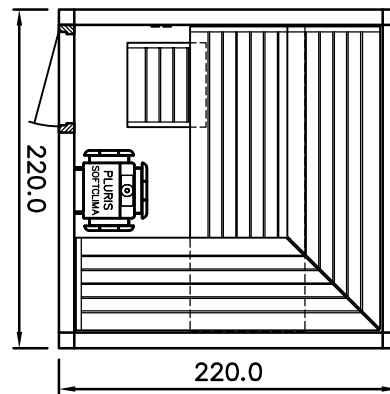

heater-
model

SAUNA

Sauna LOUNGE model 22.22

SANARIUM

KLAFS

MY SAUNA AND SPA

HB 07/3 05/11

page 10

PLURIS