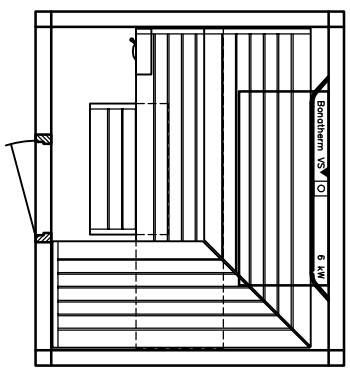

Sound LOUNGE model 20.23

SAUNA

SANARIUM

heater-model

BONATHERM

MAJUS

PLURIS

SAUNA

SANARIUM

heater-model