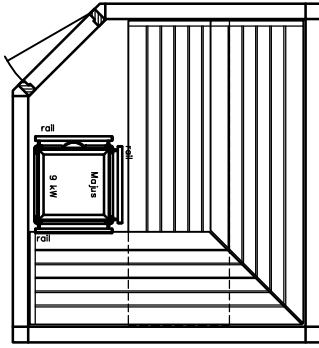

heater-
model

SAUNA

SANARIUM

HB 07/3 05/11

page 17

Sauna LOUNGE model 20.22 5--corner

KLAFS

MY SAUNA AND SPA

PLURIS

MAJUS

BONATHERM