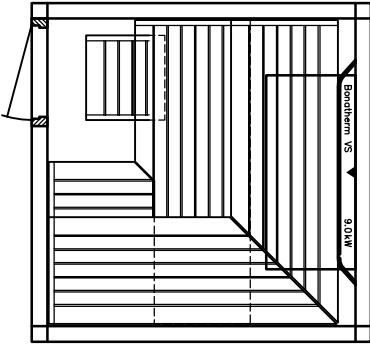

heater-
model

SAUNA

Sauna LOUNGE model 22.25

SANARIUM

HB 07/3 05/11

page 11

KLAFS

MY SAUNA AND SPA