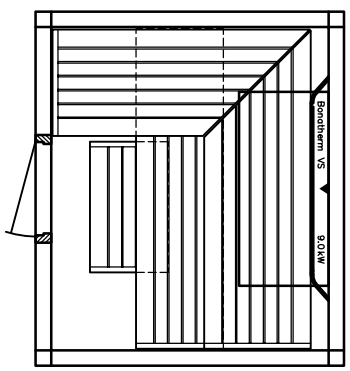

Sound LOUNGE model 20.23

SAUNA

SANARIUM

heater-model

BONATHERM

MAJUS

PLURIS

SAUNA

SANARIUM

heater-model