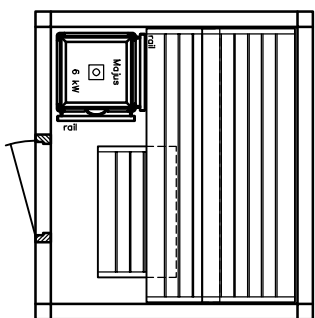

page 04

Sauna LOUNGE model 18.20

KLAFS

MY SAUNA AND SPA

PLURIS

MAJUS

BONATHERM

heater-
model