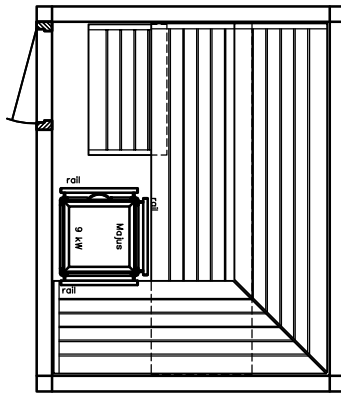

heater-
model

SAUNA

Sauna LOUNGE model 20.25

SANARIUM

HB 07/3 05/11

page 08

KLAFS

MY SAUNA AND SPA

PLURIS

MAJUS

BONATHERM