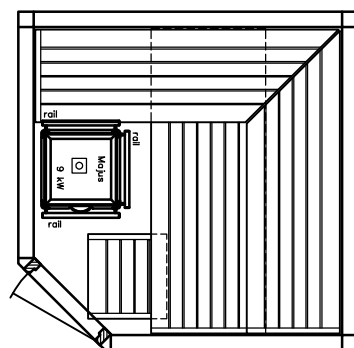

SANARIUM

HB 07/3 05/11

page 21

Sauna LOUNGE model 22.22 5-corner

KLAFS

MY SAUNA AND SPA

PLURIS

MAJUS