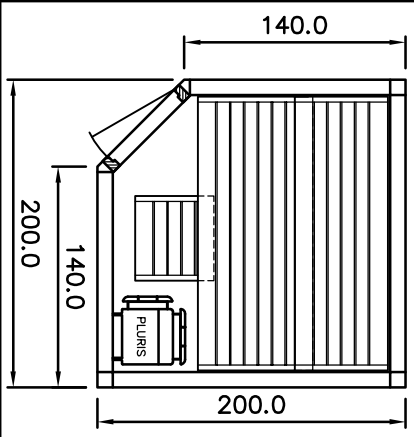

SAUNA

SANARIUM

HB 07/3 05/11

page 16

Sauna LOUNGE model 20.20 5--corner

KLAFS

MY SAUNA AND SPA

PLURIS