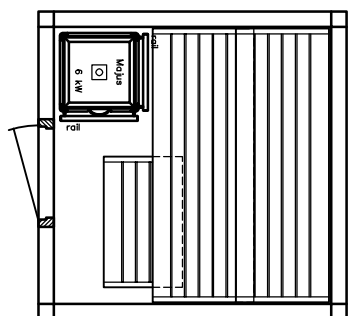

heater-
model

SAUNA

SANARIUM

HB 07/3 05/11

page 05

Sauna LOUNGE model 20.20

KLAFS

MY SAUNA AND SPA

PLURIS

MAJUS

BONATHERM