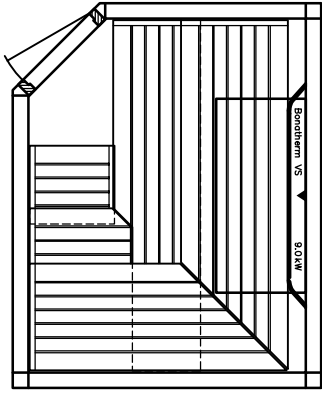

heater-
model

BONATHERM

MAJUS

PLURIS

SAUNA

Sauna LOUNGE model 20.25 5-corner

SANARIUM

KLAFS

MY SAUNA AND SPA

HB 07/3 05/11

page 19