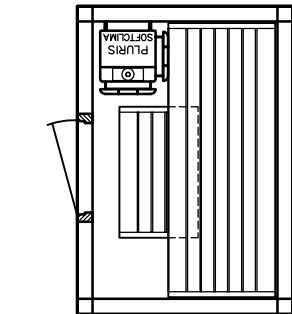

heater-
model

SAUNA

SANARIUM

HB 07/3 05/11

page 02

Sauna LOUNGE model 14.20

KLAFS

MY SAUNA AND SPA

PLURIS