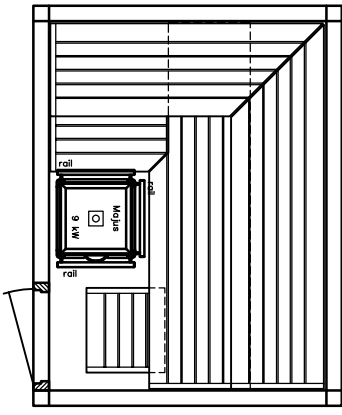

heater-
model

SAUNA

SANARIUM

HB 07/3 05/11

page 09

Sauna LOUNGE model 20.26

KLAFS

MY SAUNA AND SPA

PLURIS

MAJUS

BONATHERM