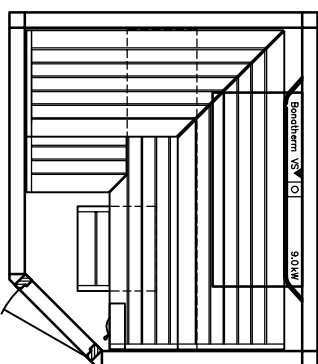

HB 07/3 05/11

page 18

Sauna LOUNGE model 20.23 5--corner

KLAFS

MY SAUNA AND SPA

PLURIS

MAJUS

BONATHERM