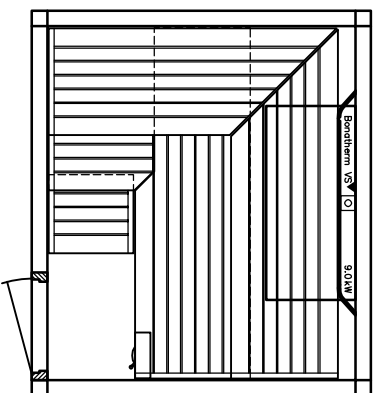

heater-
model

SAUNA

Sauna LOUNGE model 22.25

SANARIUM

HB 07/3 05/11

page 11

KLAFS

MY SAUNA AND SPA

PLURIS

MAJUS

BONATHERM