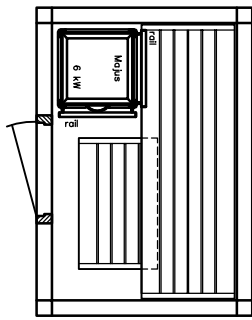

SANARIUM

HB 07/3 05/11

page 02

Sauna LOUNGE model 14.20

KLAFS

MY SAUNA AND SPA

PLURIS

MAJUS