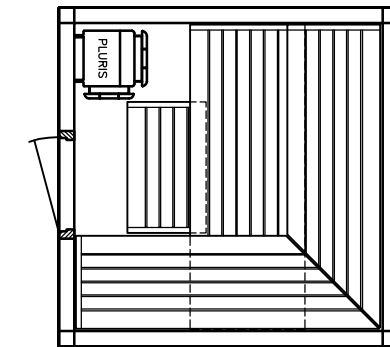

heater-
model

SAUNA

Sauna LOUNGE model 22.22

SANARIUM

KLAFS

MY SAUNA AND SPA

HB 07/3 05/11

page 10

PLURIS