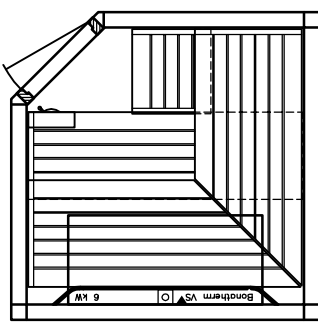

heater-
model

SAUNA

SANARIUM

HB 07/3 05/11

page 16

Sauna LOUNGE model 20.20 5--corner

KLAFS

MY SAUNA AND SPA

PLURIS

MAJUS

BONATHERM