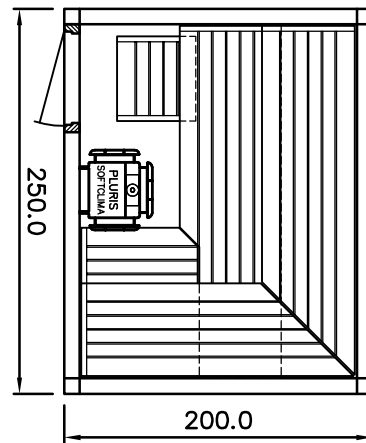

SAUNA

Sauna LOUNGE model 20.25

SANARIUM

HB 07/3 05/11

page 08

KLAFS

MY SAUNA AND SPA

PLURIS