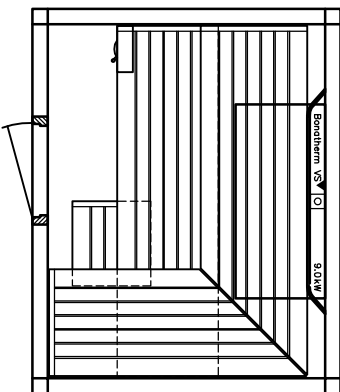

heater-
model

SAUNA

Sauna LOUNGE model 20.25

SANARIUM

HB 07/3 05/11

page 08

KLAFS

MY SAUNA AND SPA

PLURIS

MAJUS

BONATHERM