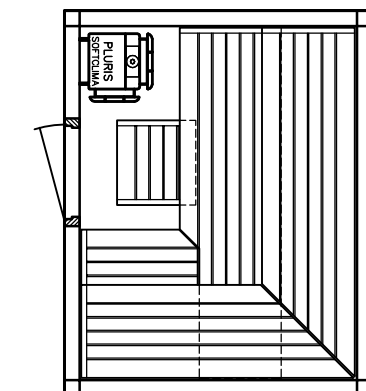

SAUNA

Sauna LOUNGE model 20.25

SANARIUM

HB 07/3 05/11

page 08

KLAFS

MY SAUNA AND SPA

PLURIS