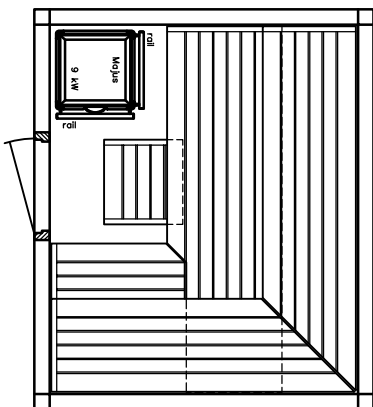

Sauna LOUNGE model 22.26

KLAFS

MY SAUNA AND SPA

PLURIS

MAJUS

BONATHERM

heater-
model

SAUNA