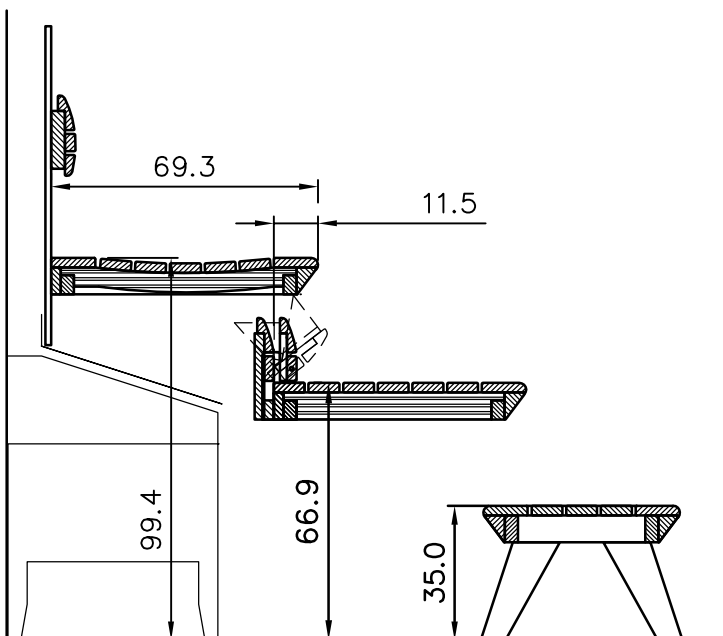

bench tiering standard with Bonatherm