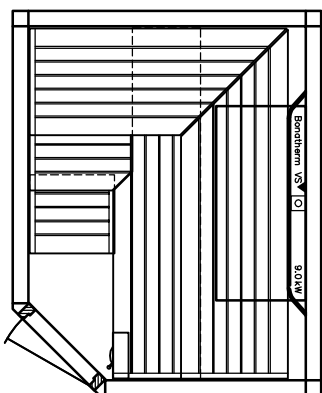

heater-
model

BONATHERM

MAJUS

PLURIS

SAUNA

Sauna LOUNGE model 20.25 5-corner

SANARIUM

KLAFS

MY SAUNA AND SPA

HB 07/3 05/11

page 19