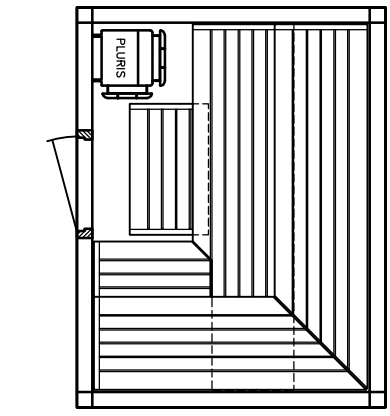

heater-
model

SAUNA

SANARIUM

HB 07/3 05/11

page 09

Sauna LOUNGE model 20.26

KLAFS

MY SAUNA AND SPA

PLURIS