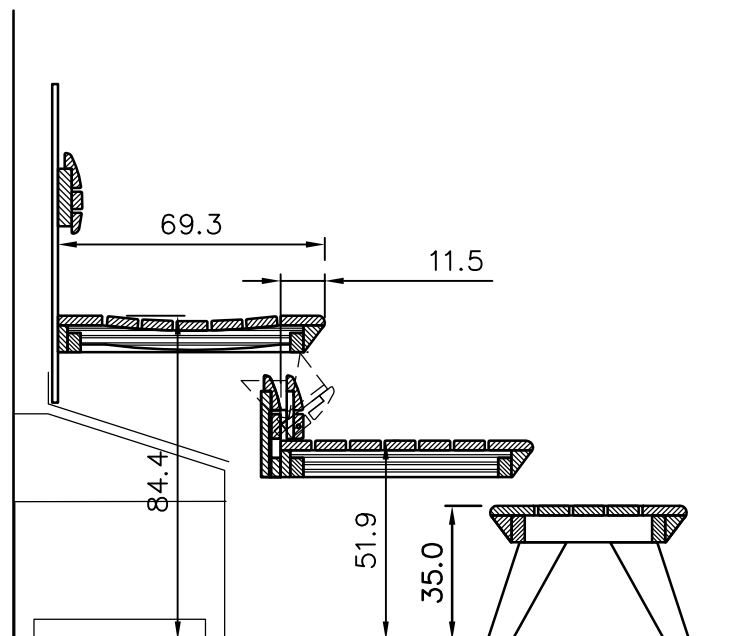

bench tiering with 15 cm lowering and Bonatherm