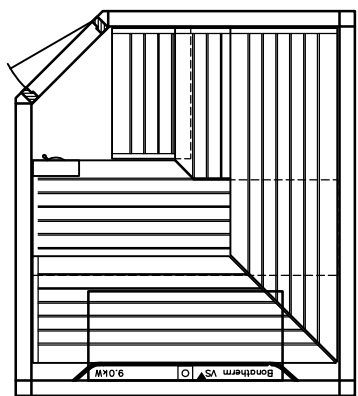

MY SAUNA AND SPA

PLURIS

MAJUS

BONATHERM

heater-
model

SAUNA

SANARIUM

Sauna LOUNGE model 22.28 5--corner