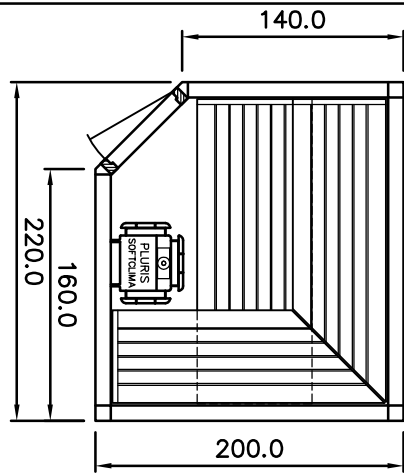

heater-
model

SAUNA

SANARIUM

HB 07/3 05/11

page 17

Sauna LOUNGE model 20.22 5--corner

KLAFS

MY SAUNA AND SPA

PLURIS