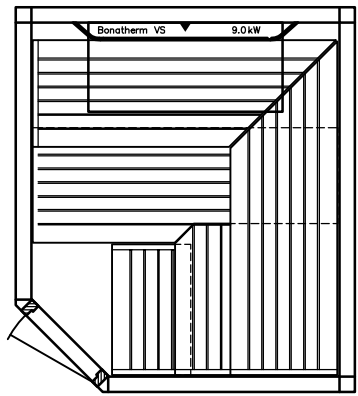

MY SAUNA AND SPA

PLURIS

MAJUS

BONATHERM

heater-
model

SAUNA

SANARIUM

Sauna LOUNGE model 22.28 5--corner