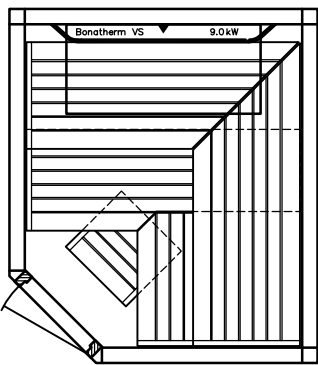

HB 07/3 05/11

page 18

Sauna LOUNGE model 20.23 5--corner

KLAFS

MY SAUNA AND SPA

PLURIS

MAJUS

BONATHERM