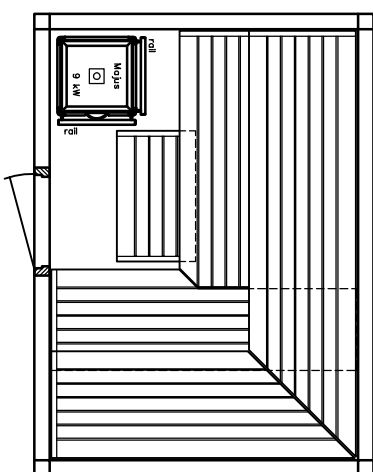

heater-
model

SAUNA

SANARIUM

HB 07/3 05/11

page 14

Sauna LOUNGE model 22.30

KLAFS

MY SAUNA AND SPA

PLURIS

MAJUS

BONATHERM