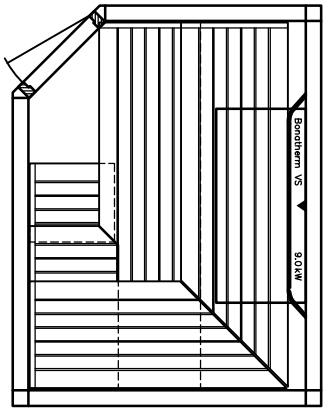

MY SAUNA AND SPA

HB 07/3 05/11

page 20

PLURIS

MAJUS

BONATHERM

heater-
model

SAUNA