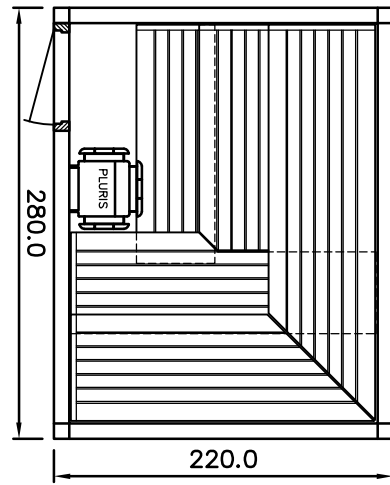

Sauna LOUNGE model 22.28

SANARIUM

KLAFS

MY SAUNA AND SPA

HB 07/3 05/11

page 13

PLURIS

MAJUS